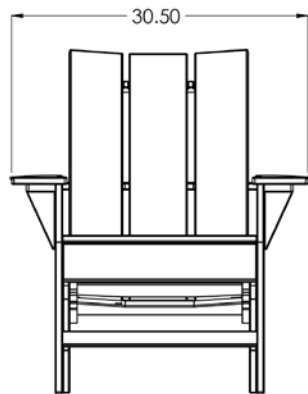

TOP

FRONT

RIGHT

All UNWASTED products are made with recycled and circular materials

Approximate dimensions: 30.50"W x 36.21"D x 35.35"H

Weight: 52lbs (approx.)

Material: Recycled post industrial and circular HDPE plastic waste