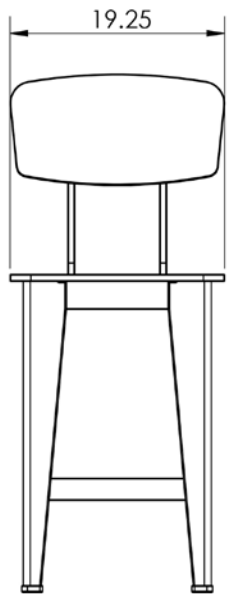

FRONT

CONNECT HIGH TOP CHAIR.

The Connect high top dining chair features relaxed contemporary styling with seating for one person. Pair it with the Connect high top table to create a stylish dining set perfectly suited for smaller spaces.

- A taller version of our popular Connect dining chair
- Upright seating position with backrest
- Styling to complement other Connect family pieces
- Easy to assemble
- Easy to clean
- No maintenance required
- Available in different colors

All UNWASTED products are made with recycled and circular materials

Approximate dimensions: 19.25"W x 19.50"D x 44.88"H

Weight: 35lbs (approx.)

Material: Recycled post industrial and circular HDPE plastic waste

Gray 010-012-0000-05

Black 010-012-0000-01

More colors available upon minimum order quantities:

Blue

Yellow

Dark Blue

Red

Light Blue

Green

Orange

White

Brown

Tan