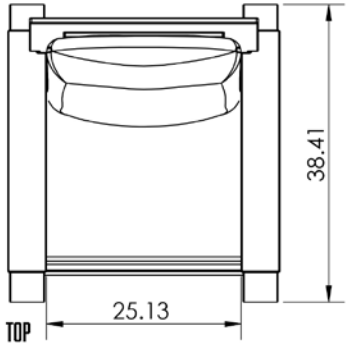

TOP

FRONT

RIGHT

All UNWASTED products are made with recycled and circular materials

Approximate dimensions: 30.50"W x 36.21"D x 35.35"H

Weight: 52lbs (approx.)

Material: Recycled post industrial and circular HDPE plastic waste

 **All UNWASTED products are made with recycled and circular materials**

 **Approximate dimensions:** 35.13"W x 38.41"D x 35.34"H

 **Weight:** 70lbs (approx.)

 **Material:** Recycled post industrial and circular HDPE plastic waste