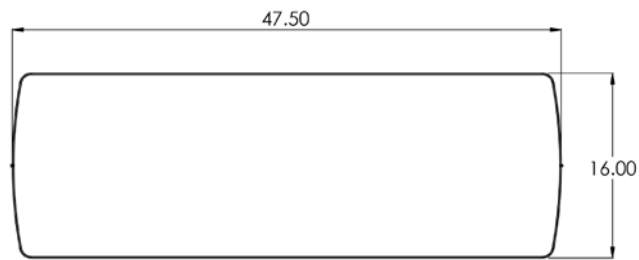

UNWASTED.

TOP