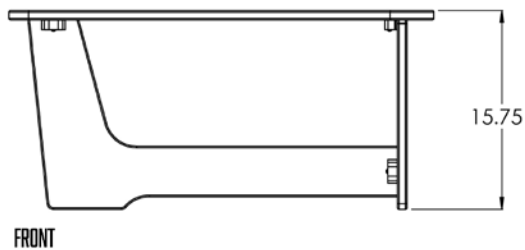

UNWASTED.

GATHER TABLE.

Hours feel like seconds when you're in good company, might as well settle in and enjoy them.

- Modern asymmetric design
- Large top surface for entertaining
- Easy to assemble
- Easy to clean
- No maintenance required
- Flat packed design
- Available in different colors

All UNWASTED products are made with recycled and circular materials

Approximate dimensions: 33.68"W x 28.75"D x 15.75"H

Weight: 60lbs (approx.)

Material: Recycled post industrial and circular HDPE plastic waste

More colors available upon minimum order quantities: