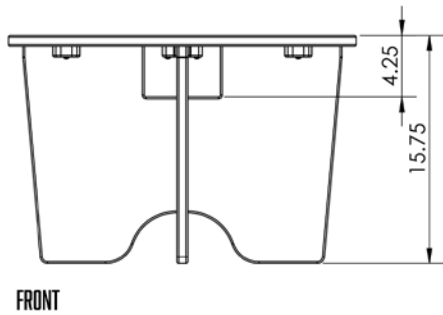

BOND TABLE.

Designed to bring people, nature, and good times closer together.

- Bonfire inspired styling
- Large top surface for entertaining
- Easy to assemble
- ↳ • Easy to clean
- No maintenance required
- Flat packed design
- Available in different colors

All UNWASTED products are made with recycled and circular materials

Approximate dimensions: 24.00"W x 24.00"D x 15.75"H

Weight: 26.5lbs (approx.)

Material: Recycled post industrial and circular HDPE plastic waste

Gray 010-018-0000-05	Black 010-018-0000-01	Brown 010-018-0000-08
Red 010-018-0000-04	White 010-018-0000-06	Tan 010-018-0000-07

More colors available upon minimum order quantities:

Blue	Yellow	Dark Blue
Light Blue	Green	Orange