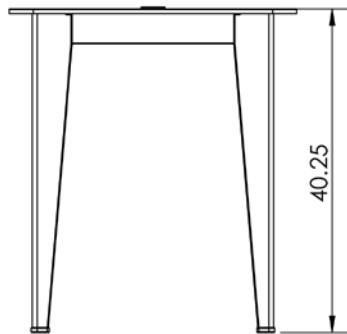

FRONT

CONNECT HIGH TOP TABLE.

The Connect high top dining table features relaxed contemporary styling and has been designed for up to 4 people. The smaller footprint suits tighter spaces without sacrificing style.

- A taller version of our popular Connect dining table
- Designed for up to 4
- Built-in umbrella hole
- Styling to complement other Connect family pieces
- Easy to assemble
- Easy to clean
- No maintenance required
- Flat packed design

All UNWASTED products are made with recycled and circular materials

Approximate dimensions: 36.00" W x 36.00" D x 40.25" H

Weight: 72lbs (approx.)

Material: Recycled post industrial and circular HDPE plastic waste

Gray 010-013-0000-05 Black 010-013-0000-01

More colors available upon minimum order quantities:

Blue	Yellow	Dark Blue	Red
Light Blue	Green	Orange	White
Brown	Tan