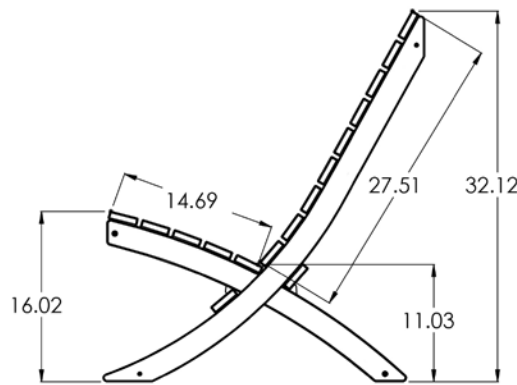

RIGHT

Like a welcomed guest, this chair makes a great impression and is here when you want it and gone when you don't.

- 2 piece design comes apart for storage
- Architectural style
- Vented seat and back rest
- Easy to assemble
- Easy to clean
- No maintenance required
- Flat packed design
- Minimal footprint when taken apart for storage
- Available in different colors

All UNWASTED products are made with recycled and circular materials

Approximate dimensions: 23.00"W x 28.68"D x 32.12"H

Weight: 60lbs (approx.)

Material: Recycled post industrial and circular HDPE plastic waste

Gray 010-007-0000-05	Black 010-007-0000-01	Brown 010-007-0000-08
Red 010-007-0000-04	White 010-007-0000-06	Tan 010-007-0000-07

More colors available upon minimum order quantities:

Blue	Yellow	Dark Blue
Light Blue	Green	Orange

*The colors of the products shown in this catalog may vary slightly from actual product color.