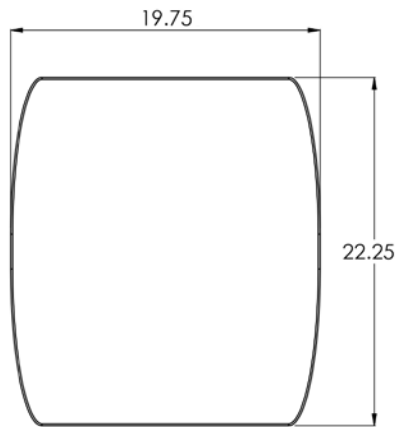

UNWASTED.

TOP