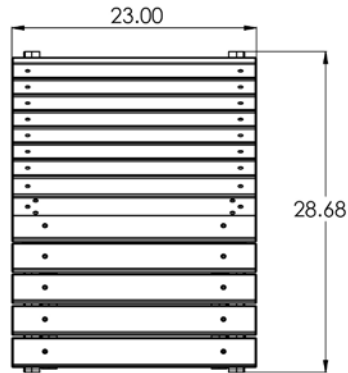

EASE CHAIR.

TOP