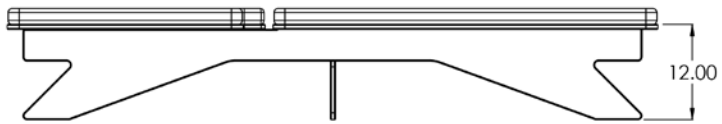

FRONT

All UNWASTED products are made with recycled and circular materials

Approximate dimensions: 22.00"W x 82.00"D x 12.00"H

Weight: 125lbs (approx.)

Material: Recycled post industrial and circular HDPE plastic waste

Chair colors
 Gray 010-011-0000-05   Black 010-011-0000-01

More colors available upon minimum order quantities:

 Blue	 Yellow	 Dark Blue	 Red
 Light Blue	 Green	 Orange	 White
 Brown	 Tan		

1. Fabric colors

Silver	Charcoal	Blue	Red

*The colors of the products shown in this catalog may vary slightly from actual product color.