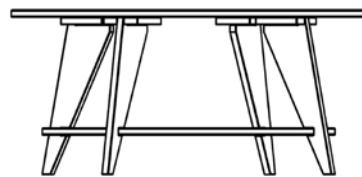

RIGHT

SURROUND TABLE.

A striking centerpiece in any outdoor space. The mid-century inspired styling is complemented by a large table top and convenient lower shelf.

- Mid-century inspired styling
- Large top surface for entertaining
- Second shelf for additional storage or display
- Easy to assemble
- Easy to clean
- No maintenance required
- Flat packed design
- Available in different colors

All UNWASTED products are made with recycled and circular materials

Approximate dimensions: 36.00"W x 36.00"D x 16.75"H

Weight: 50lbs (approx.)

Material: Recycled post industrial and circular HDPE plastic waste

Gray 010-019-0000-05 Black 010-019-0000-01

More colors available upon minimum order quantities:

Blue	Yellow	Dark Blue	Red
Light Blue	Green	Orange	White
Brown	Tan