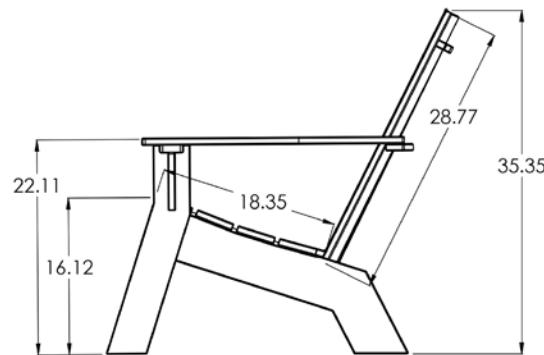

TOP

FRONT

RIGHT

All UNWASTED products are made with recycled and circular materials

Approximate dimensions: 30.50"W x 36.21"D x 35.35"H

Weight: 52lbs (approx.)

Material: Recycled post industrial and circular HDPE plastic waste