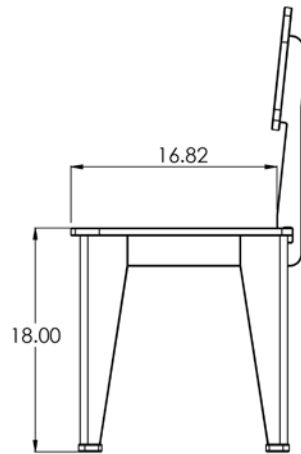

RIGHT

CONNECT CHAIR.

The Connect chair features relaxed contemporary styling and a comfortable seating position, perfect for casual outdoor dining.

- Upright seating position with backrest
- Styling to complement other Connect family pieces
- Easy to clean
- No maintenance required
- Available in different colors

All UNWASTED products are made with recycled and circular materials

Approximate dimensions: 19.25"W x 19.50"D x 36.00"H

Weight: 33lbs (approx.)

Material: Recycled post industrial and circular HDPE plastic waste

Gray 010-010-0000-05 Black 010-010-0000-01

More colors available upon minimum order quantities:

Blue	Yellow	Dark Blue	Red
Light Blue	Green	Orange	White
Brown	Tan