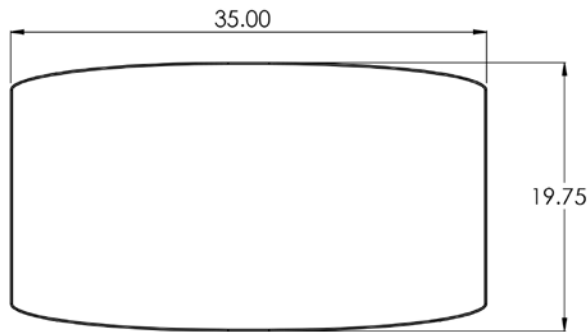

TOP

SHARE TABLE.

Come together and rest your drink as you trade stories while creating memories.

- Large top surface for entertaining
- Complements Long Pause chair
- Easy to assemble
- Easy to clean
- No maintenance required
- Flat packed design
- Available in different colors

All UNWASTED products are made with recycled and circular materials

Approximate dimensions: 35.00"W x 19.75"D x 15.75"H

Weight: 40lbs (approx.)

Material: Recycled post industrial and circular HDPE plastic waste

Gray 010-003-0000-05	Black 010-003-0000-01	Brown 010-003-0000-08
Red 010-003-0000-04	White 010-003-0000-06	Tan 010-003-0000-07

More colors available upon minimum order quantities:

Blue	Yellow	Dark Blue
Light Blue	Green	Orange

*The colors of the products shown in this catalog may vary slightly from actual product color.