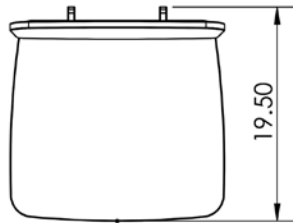

GRAY
CONNECT HIGH TOP CHAIRS

TOP