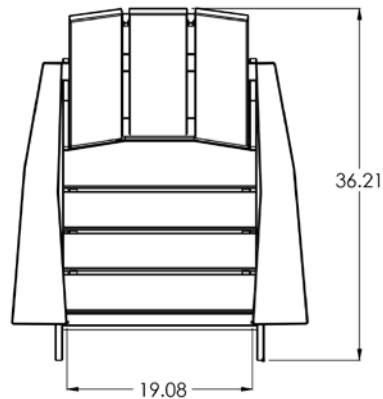

All UNWASTED products are made with recycled and circular materials

Approximate dimensions: 23.00"W x 28.68"D x 32.12"H

Weight: 60lbs (approx.)

Material: Recycled post industrial and circular HDPE plastic waste

TOP

FRONT

RIGHT

All UNWASTED products are made with recycled and circular materials

Approximate dimensions: 30.50"W x 36.21"D x 35.35"H

Weight: 52lbs (approx.)

Material: Recycled post industrial and circular HDPE plastic waste