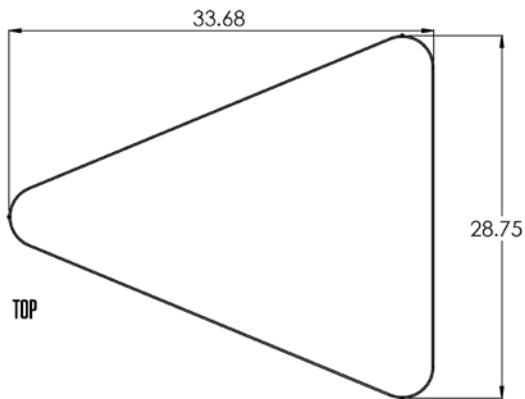

UNWASTED.

GATHER TABLE.

Hours feel like seconds when you're in good company, might as well settle in and enjoy them.

- Modern asymmetric design
- Large top surface for entertaining
- Easy to assemble
- Easy to clean
- No maintenance required
- Flat packed design
- Available in different colors

All UNWASTED products are made with recycled and circular materials

Approximate dimensions: 33.68"W x 28.75"D x 15.75"H

Weight: 60lbs (approx.)

Material: Recycled post industrial and circular HDPE plastic waste

More colors available upon minimum order quantities: