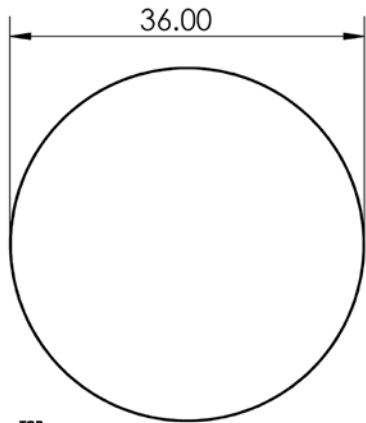

TOP

SURROUND TABLE.

A striking centerpiece in any outdoor space. The mid-century inspired styling is complemented by a large table top and convenient lower shelf.

- Mid-century inspired styling
- Large top surface for entertaining
- Second shelf for additional storage or display
- Easy to assemble
- Easy to clean
- No maintenance required
- Flat packed design
- Available in different colors

All UNWASTED products are made with recycled and circular materials

Approximate dimensions: 36.00"W x 36.00"D x 16.75"H

Weight: 50lbs (approx.)

Material: Recycled post industrial and circular HDPE plastic waste

Gray 010-019-0000-05 Black 010-019-0000-01

More colors available upon minimum order quantities:

Blue	Yellow	Dark Blue	Red
Light Blue	Green	Orange	White
Brown	Tan