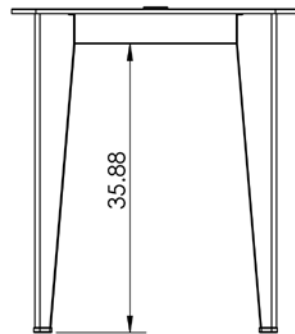

RIGHT

CONNECT HIGH TOP TABLE.

The Connect high top dining table features relaxed contemporary styling and has been designed for up to 4 people. The smaller footprint suits tighter spaces without sacrificing style.

- A taller version of our popular Connect dining table
- Designed for up to 4
- Built-in umbrella hole
- Styling to complement other Connect family pieces
- Easy to assemble
- Easy to clean
- No maintenance required
- Flat packed design

All UNWASTED products are made with recycled and circular materials

Approximate dimensions: 36.00" W x 36.00" D x 40.25" H

Weight: 72lbs (approx.)

Material: Recycled post industrial and circular HDPE plastic waste

Gray 010-013-0000-05 Black 010-013-0000-01

More colors available upon minimum order quantities:

Blue	Yellow	Dark Blue	Red
Light Blue	Green	Orange	White
Brown	Tan