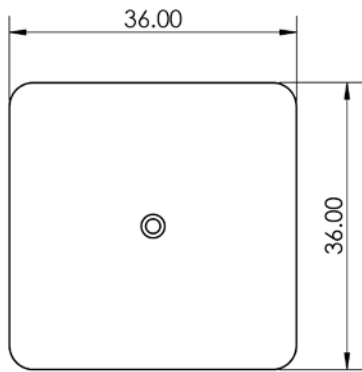

TOP

CONNECT HIGH TOP TABLE.

The Connect high top dining table features relaxed contemporary styling and has been designed for up to 4 people. The smaller footprint suits tighter spaces without sacrificing style.

- A taller version of our popular Connect dining table
- Designed for up to 4
- Built-in umbrella hole
- Styling to complement other Connect family pieces
- Easy to assemble
- Easy to clean
- No maintenance required
- Flat packed design

All UNWASTED products are made with recycled and circular materials

Approximate dimensions: 36.00" W x 36.00" D x 40.25" H

Weight: 72lbs (approx.)

Material: Recycled post industrial and circular HDPE plastic waste

Gray 010-013-0000-05 Black 010-013-0000-01

More colors available upon minimum order quantities:

Blue	Yellow	Dark Blue	Red
Light Blue	Green	Orange	White
Brown	Tan