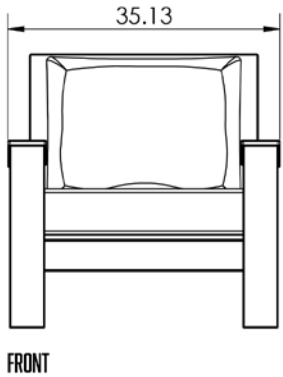

REFLECT LOUNGE CHAIR.

Luxuriousness and sustainability characterize this modern lounge chair. Its deep seating position and thick, supportive cushions are designed for lasting comfort while the unique double layered design creates an eye catching statement in your outdoor space.

- Unique layered design
- Comfortable deep seating position
- Comes complete with Sunbrella® cushions for the seat back and seat base
- Mix and match chair and fabric colors to suit your space
- Easy to clean
- No maintenance required

All UNWASTED products are made with recycled and circular materials

Approximate dimensions: 35.13"W x 38.41"D x 35.34"H

Weight: 70lbs (approx.)

Material: Recycled post industrial and circular HDPE plastic waste

Chair colors
 Gray 010-017-0000-05   Black 010-017-0000-01

More colors available upon minimum order quantities:

 Blue	 Yellow	 Dark Blue	 Red
 Light Blue	 Green	 Orange	 White
 Brown	 Tan		

Fabric colors
 Silver   Charcoal   Blue   Red

*The colors of the products shown in this catalog may vary slightly from actual product color.