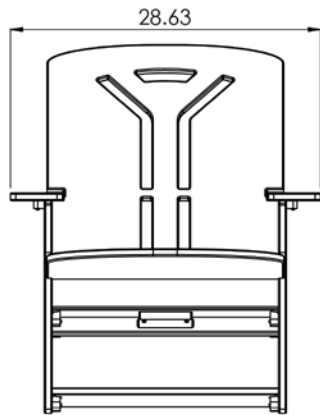

UNWASTED.

FRONT

LONG PAUSE CHAIR.

The best stories take more than a moment to tell, sit back and savor them.

- Taller lounge seating for decks and patios
- Wide arm rests
- Vented back rest
- Easy to assemble
- Easy to clean
- No maintenance required
- Flat packed design
- Built in handle
- Available in different colors

All UNWASTED products are made with recycled and circular materials

Approximate dimensions: 28.63"W x 33.63"D x 34.68"H

Weight: 60lbs (approx.)

Material: Recycled post industrial and circular HDPE plastic waste

More colors available upon minimum order quantities:

*The colors of the products shown in this catalog may vary slightly from actual product color.