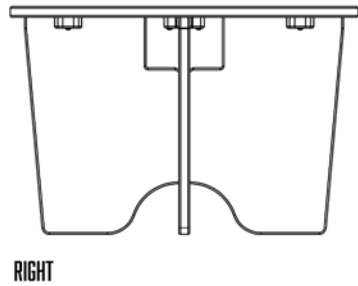

BOND TABLE.

Designed to bring people, nature, and good times closer together.

- Bonfire inspired styling
- Large top surface for entertaining
- Easy to assemble
- ↳ • Easy to clean
- No maintenance required
- Flat packed design
- Available in different colors

All UNWASTED products are made with recycled and circular materials

Approximate dimensions: 24.00"W x 24.00"D x 15.75"H

Weight: 26.5lbs (approx.)

Material: Recycled post industrial and circular HDPE plastic waste

Gray 010-018-0000-05	Black 010-018-0000-01	Brown 010-018-0000-08
Red 010-018-0000-04	White 010-018-0000-06	Tan 010-018-0000-07

More colors available upon minimum order quantities:

Blue	Yellow	Dark Blue
Light Blue	Green	Orange