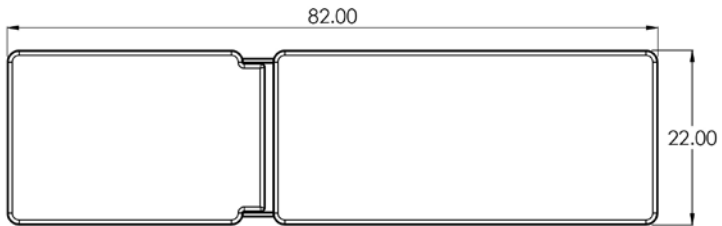

- 4 adjustable back positions
- Lower lounge height
- Comes complete with Sunbrella® cushions for the seat back and seat base
- Mix and match chair and fabric colors to suit your space
- Easy to clean
- No maintenance required
- Available in different colors