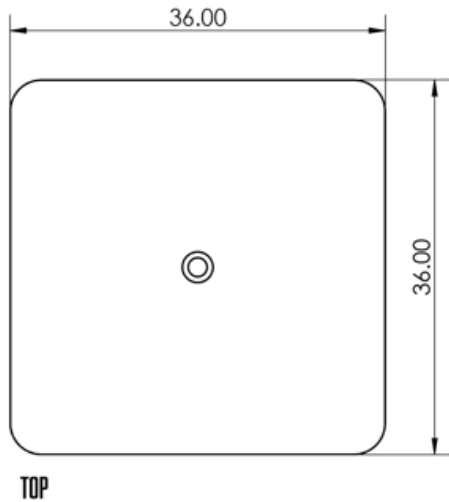

All UNWASTED products are made with recycled and circular materials

Approximate dimensions: 47.50"W x 16.00"D x 18.00"H

Weight: 50lbs (approx.)

Material: Recycled post industrial and circular HDPE plastic waste

 All UNWASTED products are made with recycled and circular materials

 **Approximate dimensions:** 19.25"W x 19.50"D x 36.00"H

 **Weight:** 33lbs (approx.)

 **Material:** Recycled post industrial and circular HDPE plastic waste

UNWASTED.

36"X36" CONNECT DINING TABLE.

BLACK
CONNECT CHAIRS

BLACK
36"X36" CONNECT DINING TABLE

36" X 36" CONNECT DINING TABLE.

The 36"x36" Connect table features relaxed contemporary styling and enough space for up to four, seated at dining table height. Combine this table with our Connect chairs for the perfect casual and stylish outdoor dining experience.

 **All UNWASTED products are made with recycled and circular materials**

 **Approximate dimensions:** 36.00"W x 36.00"D x 31.38"H

 **Weight:** 65lbs (approx.)

 **Material:** Recycled post industrial and circular HDPE plastic waste