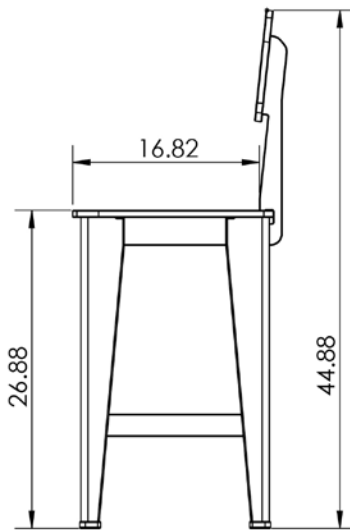

GRAY
CONNECT HIGH TOP TABLE

RIGHT

CONNECT HIGH TOP CHAIR.

The Connect high top dining chair features relaxed contemporary styling with seating for one person. Pair it with the Connect high top table to create a stylish dining set perfectly suited for smaller spaces.

- A taller version of our popular Connect dining chair
- Upright seating position with backrest
- Styling to complement other Connect family pieces
- Easy to assemble
- Easy to clean
- No maintenance required
- Available in different colors

All UNWASTED products are made with recycled and circular materials

Approximate dimensions: 19.25"W x 19.50"D x 44.88"H

Weight: 35lbs (approx.)

Material: Recycled post industrial and circular HDPE plastic waste

Gray 010-012-0000-05

Black 010-012-0000-01

More colors available upon minimum order quantities:

Blue

Yellow

Dark Blue

Red

Light Blue

Green

Orange

White

Brown

Tan