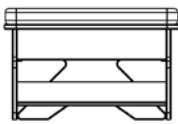

RIGHT

All UNWASTED products are made with recycled and circular materials

Approximate dimensions: 22.00"W x 82.00"D x 12.00"H

Weight: 125lbs (approx.)

Material: Recycled post industrial and circular HDPE plastic waste

Chair colors
 Gray 010-011-0000-05   Black 010-011-0000-01

More colors available upon minimum order quantities:

 Blue	 Yellow	 Dark Blue	 Red
 Light Blue	 Green	 Orange	 White
 Brown	 Tan		

1. Fabric colors

Silver	Charcoal	Blue	Red

*The colors of the products shown in this catalog may vary slightly from actual product color.