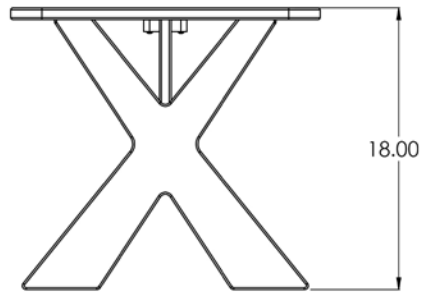

UNWASTED.

FRONT

SHARE SIDE TABLE.

Complete your patio set like you complete your loved ones with this striking side table.

- Taller height for less reach when placed between chairs
- Complements Long Pause chair
- Easy to assemble
- ☰ • Easy to clean
- No maintenance required
- Flat packed design
- Available in different colors

All UNWASTED products are made with recycled and circular materials

Approximate dimensions: 19.75"W x 22.25"D x 18.00"H

Weight: 30lbs (approx.)

Material: Recycled post industrial and circular HDPE plastic waste

More colors available upon minimum order quantities:

*The colors of the products shown in this catalog may vary slightly from actual product color.