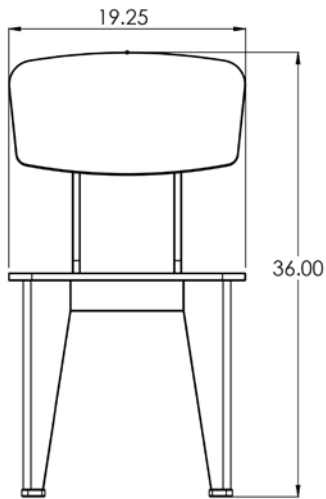

FRONT

CONNECT CHAIR.

The Connect chair features relaxed contemporary styling and a comfortable seating position, perfect for casual outdoor dining.

- Upright seating position with backrest
- Styling to complement other Connect family pieces
- Easy to clean
- No maintenance required
- Available in different colors

All UNWASTED products are made with recycled and circular materials

Approximate dimensions: 19.25"W x 19.50"D x 36.00"H

Weight: 33lbs (approx.)

Material: Recycled post industrial and circular HDPE plastic waste

Gray 010-010-0000-05 Black 010-010-0000-01

More colors available upon minimum order quantities:

Blue	Yellow	Dark Blue	Red
Light Blue	Green	Orange	White
Brown	Tan