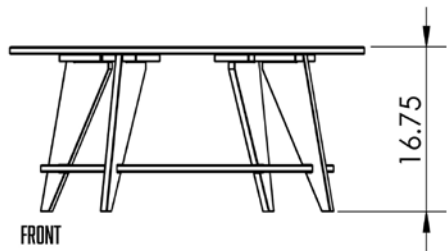

FRONT

SURROUND TABLE.

A striking centerpiece in any outdoor space. The mid-century inspired styling is complemented by a large table top and convenient lower shelf.

- Mid-century inspired styling
- Large top surface for entertaining
- Second shelf for additional storage or display
- Easy to assemble
- Easy to clean
- No maintenance required
- Flat packed design
- Available in different colors

All UNWASTED products are made with recycled and circular materials

Approximate dimensions: 36.00"W x 36.00"D x 16.75"H

Weight: 50lbs (approx.)

Material: Recycled post industrial and circular HDPE plastic waste

Gray 010-019-0000-05 Black 010-019-0000-01

More colors available upon minimum order quantities:

Blue	Yellow	Dark Blue	Red
Light Blue	Green	Orange	White
Brown	Tan