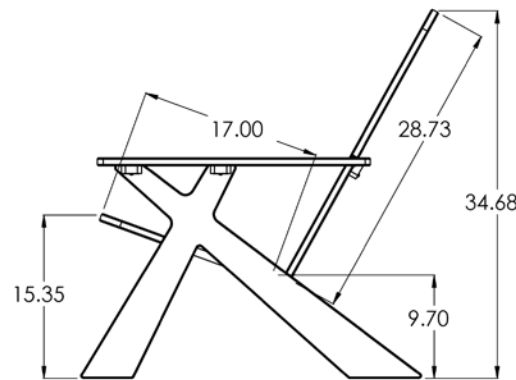

RIGHT

LONG PAUSE CHAIR.

The best stories take more than a moment to tell, sit back and savor them.

- Taller lounge seating for decks and patios
- Wide arm rests
- Vented back rest
- Easy to assemble
- Easy to clean
- No maintenance required
- Flat packed design
- Built in handle
- Available in different colors

All UNWASTED products are made with recycled and circular materials

Approximate dimensions: 28.63"W x 33.63"D x 34.68"H

Weight: 60lbs (approx.)

Material: Recycled post industrial and circular HDPE plastic waste