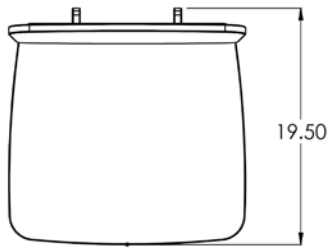

TOP

CONNECT CHAIR.

The Connect chair features relaxed contemporary styling and a comfortable seating position, perfect for casual outdoor dining.

- Upright seating position with backrest
- Styling to complement other Connect family pieces
- Easy to clean
- No maintenance required
- Available in different colors

All UNWASTED products are made with recycled and circular materials

Approximate dimensions: 19.25"W x 19.50"D x 36.00"H

Weight: 33lbs (approx.)

Material: Recycled post industrial and circular HDPE plastic waste

Gray 010-010-0000-05 Black 010-010-0000-01

More colors available upon minimum order quantities:

Blue	Yellow	Dark Blue	Red
Light Blue	Green	Orange	White
Brown	Tan