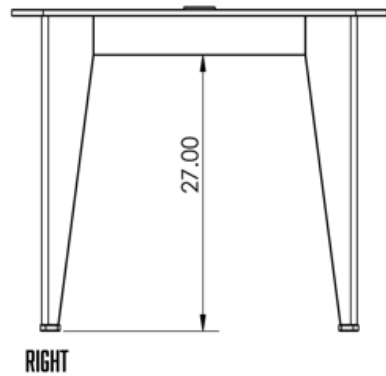

 All UNWASTED products are made with recycled and circular materials

 **Approximate dimensions:** 19.25"W x 19.50"D x 36.00"H

 **Weight:** 33lbs (approx.)

 **Material:** Recycled post industrial and circular HDPE plastic waste

UNWASTED.

36"X36" CONNECT DINING TABLE.

BLACK
CONNECT CHAIRS

BLACK
36"X36" CONNECT DINING TABLE

36" X 36" CONNECT DINING TABLE.

The 36"x36" Connect table features relaxed contemporary styling and enough space for up to four, seated at dining table height. Combine this table with our Connect chairs for the perfect casual and stylish outdoor dining experience.