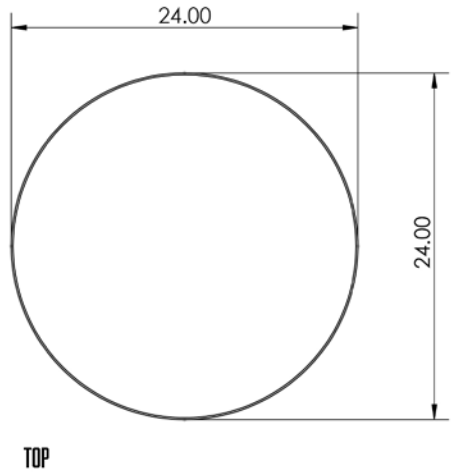

BOND TABLE.

Designed to bring people, nature, and good times closer together.

- Bonfire inspired styling
- Large top surface for entertaining
- Easy to assemble
- ↳ • Easy to clean
- No maintenance required
- Flat packed design
- Available in different colors

All UNWASTED products are made with recycled and circular materials

Approximate dimensions: 24.00"W x 24.00"D x 15.75"H

Weight: 26.5lbs (approx.)

Material: Recycled post industrial and circular HDPE plastic waste

Gray 010-018-0000-05	Black 010-018-0000-01	Brown 010-018-0000-08
Red 010-018-0000-04	White 010-018-0000-06	Tan 010-018-0000-07

More colors available upon minimum order quantities:

Blue	Yellow	Dark Blue
Light Blue	Green	Orange