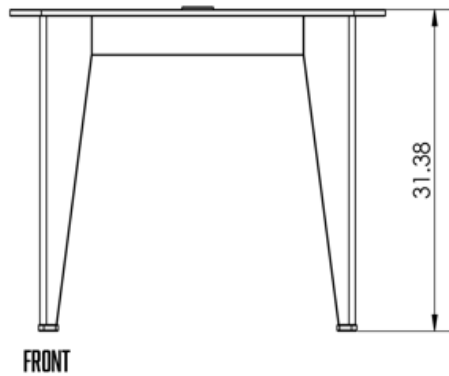

UNWASTED.

36"X36" CONNECT DINING TABLE.

BLACK
CONNECT CHAIRS

BLACK
36"X36" CONNECT DINING TABLE

36" X 36" CONNECT DINING TABLE.

The 36"x36" Connect table features relaxed contemporary styling and enough space for up to four, seated at dining table height. Combine this table with our Connect chairs for the perfect casual and stylish outdoor dining experience.