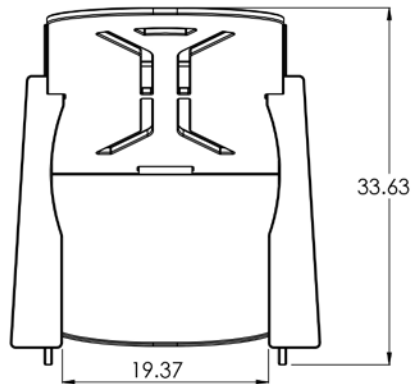

UNWASTED.

TOP