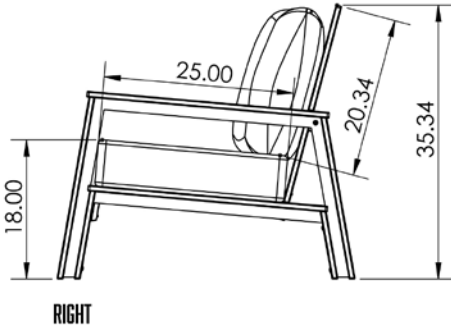

TOP

FRONT

RIGHT

All UNWASTED products are made with recycled and circular materials

Approximate dimensions: 30.50"W x 36.21"D x 35.35"H

Weight: 52lbs (approx.)

Material: Recycled post industrial and circular HDPE plastic waste

 **All UNWASTED products are made with recycled and circular materials**

 **Approximate dimensions:** 35.13"W x 38.41"D x 35.34"H

 **Weight:** 70lbs (approx.)

 **Material:** Recycled post industrial and circular HDPE plastic waste