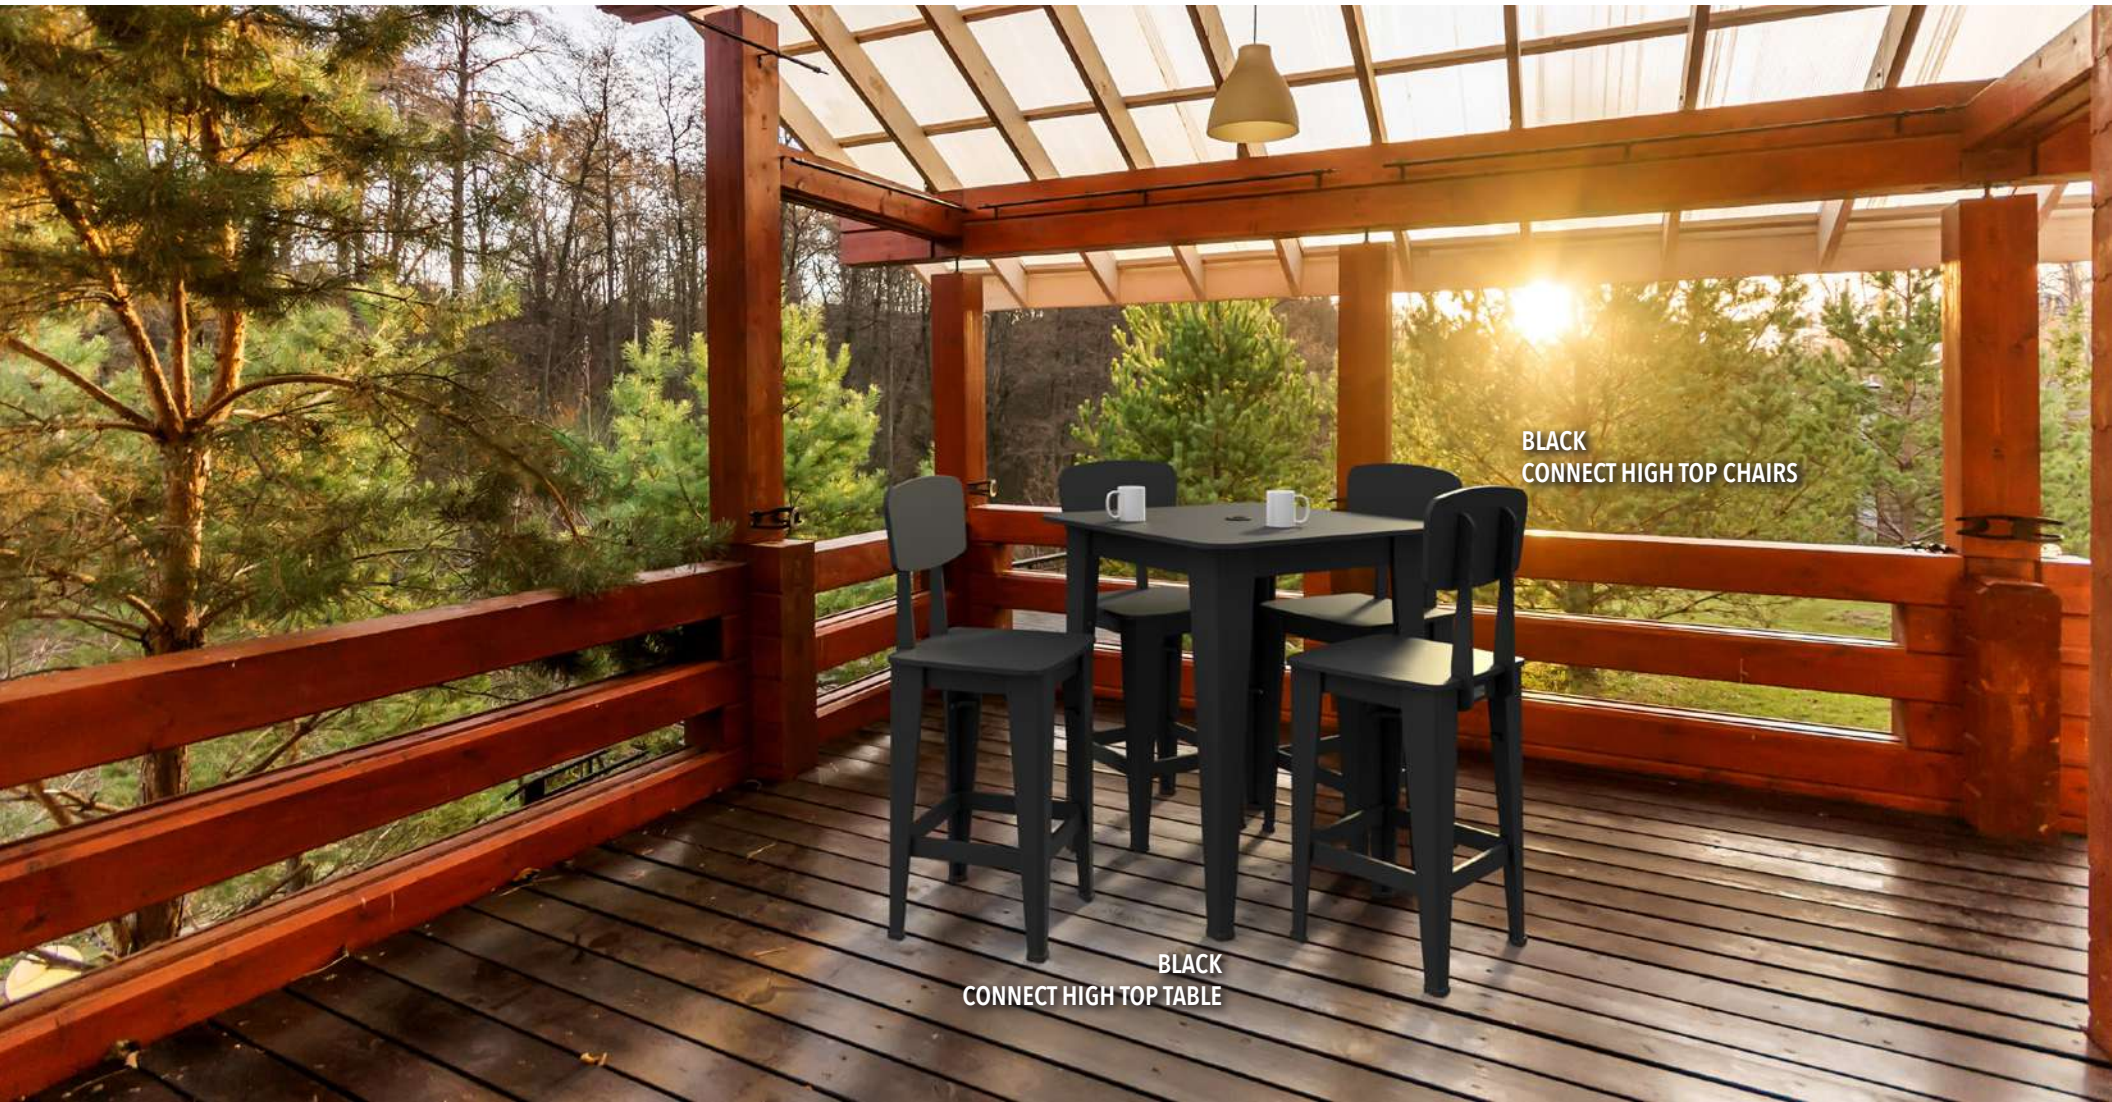

UNWASTED.

CONNECT HIGH TOP TABLE.

**BLACK
CONNECT HIGH TOP CHAIRS**

**BLACK
CONNECT HIGH TOP TABLE**