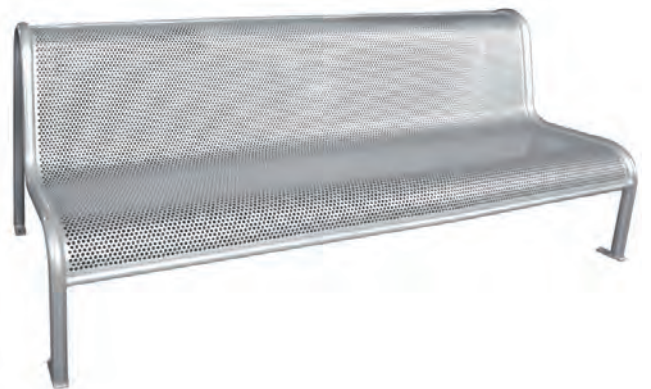

Valles Bench #U340M

H33.5"xW81"xD30" 71.5 Lbs.

SILVER RAL

800.726.0368

www.emuamericas.com

Stated dimensions are overall and approximate.