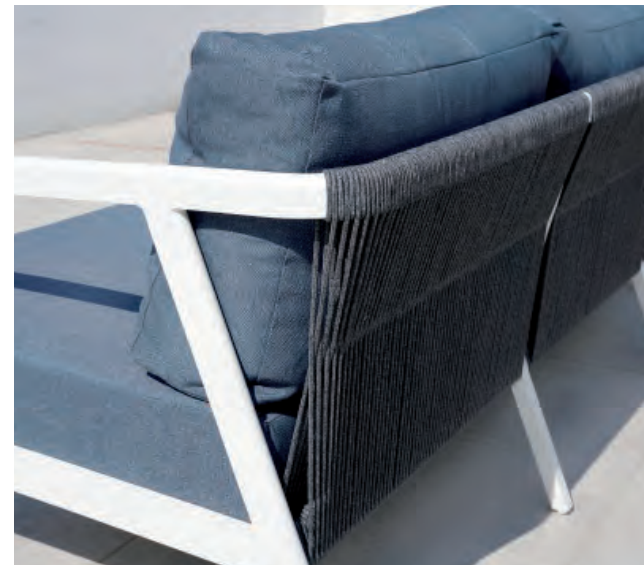

NEW

MIRA COLLECTION by emuamericas

ALUMINUM FRAME + ROPE

Quick Ship Finish

available on Mira

Frame   Cushion Fabric

White 02
+ Dark Grey
Rope 18

Haze
CHZ