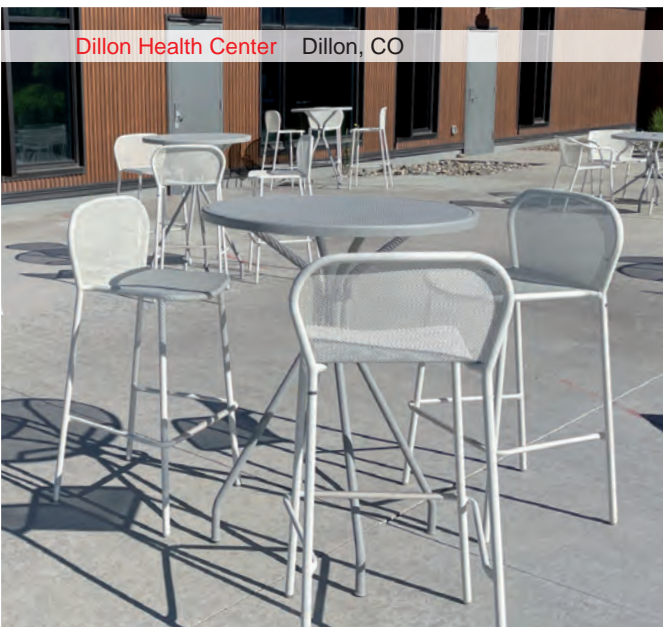

SOLID TOP TABLES

Solid #E828,  32", 28.5 Lbs.
#E823,  36", 33.5 Lbs.

Solid #E829,  32", 35 Lbs.
#E824,  36", 39.5 Lbs.

Solid #E847,  24"x32", 31 Lbs.

Solid ADA #E837,  48"x32", 51 Lbs.

(dot) indicates umbrella hole