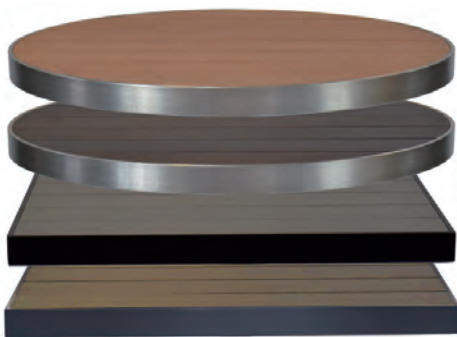

#W3232 32" #W2432 24"x32"

#W3636 36" #W4832 48"x32"

Palisade (150)

City (029)

Kansas (508)

Findus Grey (296)

SID, Wood-Look Aluminum Slats

Use with Zak or Zeus Bases