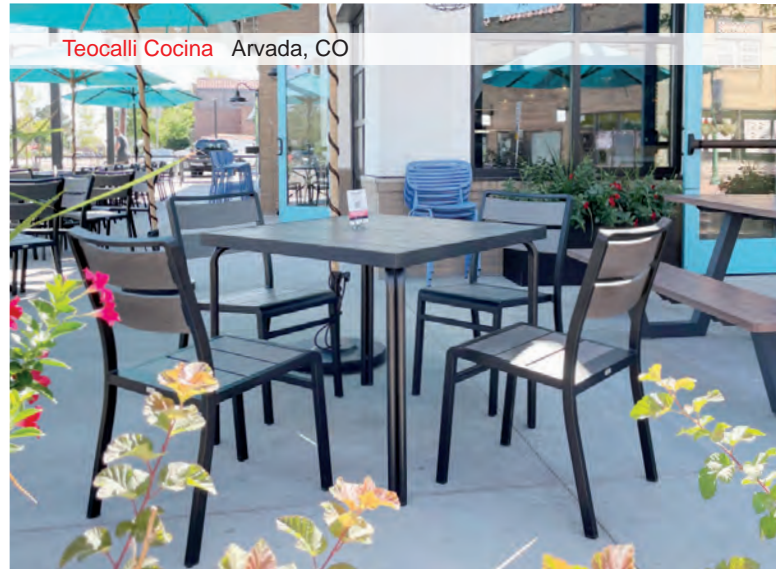

Teocalli Cocina Arvada, CO