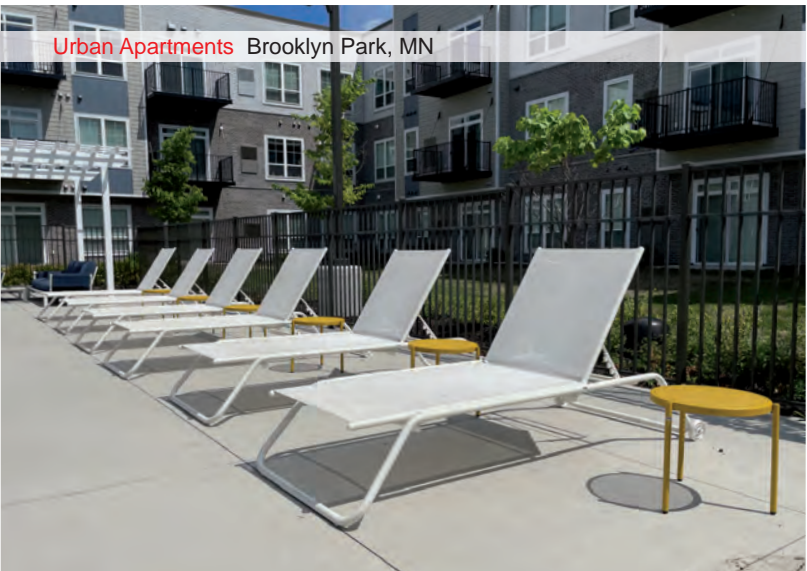

Holly Chaise #E195
H14.5"-40"xW31"xD79.5" 32 Lbs.
23 300/52 41 300/86

Urban Apartments Brooklyn Park, MN