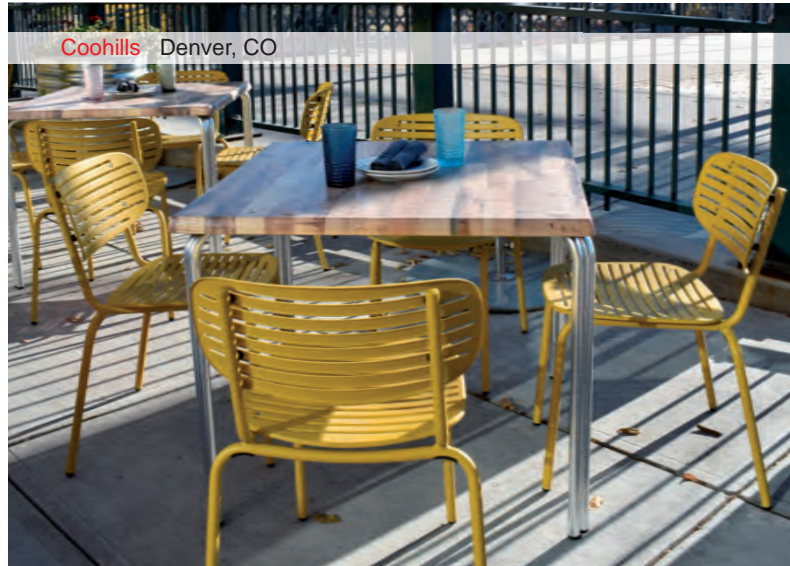

Sid Community #A1549

72"x28" 35 Lbs.

06 401

06 402

24 400

22 404

Sid Bar Community #A1550

72"x28" 45 Lbs.