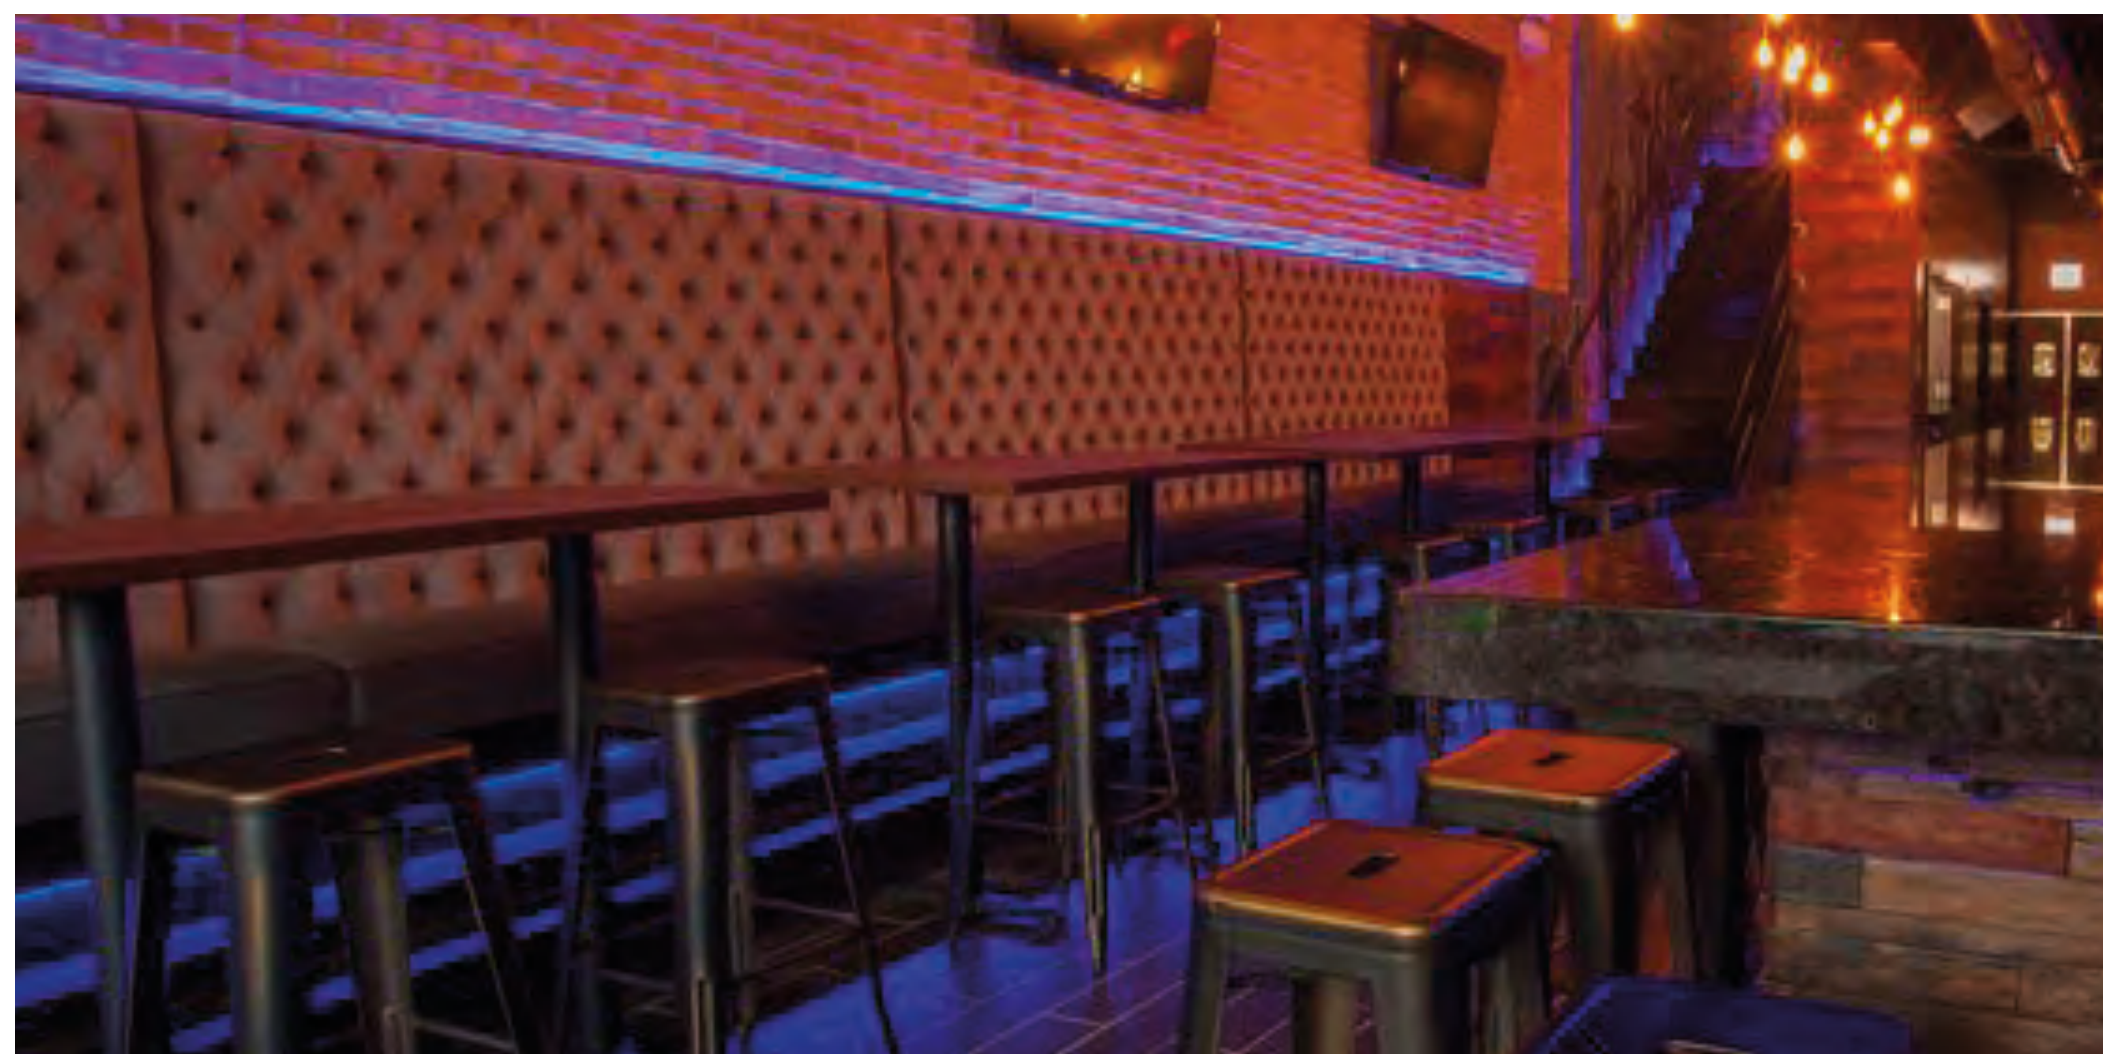

AT CHICAGO BOOTH, WE HAVE BEEN MANUFACTURING COMMERCIAL FURNITURE IN THE USA FOR OVER 40 YEARS! THROUGHOUT THAT TIME WE HAVE CONSISTENTLY STRIVED TO PRODUCE THE HIGHEST QUALITY PRODUCTS WITH THE MOST LONG-TERM VALUE FOR OUR CUSTOMERS.

THIS HAS DRIVEN US TO INCORPORATE MODULAR COMPONENTS WHENEVER POSSIBLE, WHICH ALLOWS FOR COMPONENT EXCHANGE OR RECOVERY, RATHER THAN COMPLETE REPLACEMENT. IT ALSO PROVIDES FOR SIMPLE RECONFIGURATION WHEN NEEDS CHANGE.

THIS CATALOG SHOWS MANY OF OUR "STANDARD" PRODUCTS WITH PARTICULAR OPTIONS. AS EVERYTHING IS MADE TO ORDER, "STANDARD" FOR US INCLUDES YOUR CHOICE OF DIMENSIONS, MATERIALS, UPHOLSTERY STYLES, WOOD, STAIN, AND MORE! IF YOU ARE SEEKING SOMETHING THAT YOU CAN'T FIND IN THIS CATALOG, PLEASE ASK: WE CAN PRODUCE YOUR CUSTOM ITEMS AS WELL.

WHY CHOOSE CHICAGO BOOTH?

QUALITY

UNIQUE 7/8" UNIPOST CONSTRUCTION IN MOST MODELS YIELDS A STRONGER FRAME THAN MOST OTHERS. THIS ALLOWS US TO OFFER A 10 YEAR FRAME WARRANTY.

CREATIVITY

WE ARE ALWAYS LOOKING FOR A CREATIVE WAY FOR FURNITURE TO LOOK GREAT - AND AT THE SAME TIME PROVIDE LONG-TERM VALUE, THROUGH MODULAR CHARACTERISTICS AND QUALITY COMPONENTS.

RELIABILITY

YOUR PROJECT IS TIME-SENSITIVE AND WE WILL DO ALL WE CAN TO KEEP YOU ON SCHEDULE. WE HAVE QUICK-SHIP OPTIONS AVAILABLE IF NECESSARY.