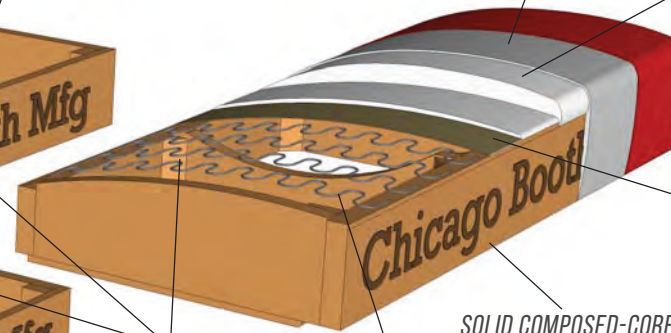

ALL BOOTHS AND TABLETOPS
ARE PROUDLY MADE IN THE USA

REMOVABLE SEAT AND BACK TRIMS
SOLID 3/4" PLYWOOD AND PANELS
ARE WRAPPED WITH FOAM THEN
UPHOLSTERED COMPLETELY SEPARATE
FROM THE UNIPOST™ FRAME

2" THICK FIRE CODE 117 FOAM

3/8" THICK REMOVABLE BACK
(THIS ALLOWS FOR SIMPLE REPAIR OR REUPHOLSTERING)

OTHER FRAME MEMBERS ARE CUT FROM
CARB-CERTIFIED 7/8" COMPOSED-CORE PLY
AND STAPLED AND GLUED FOR STRENGTH

FULL LAYER OF COTTON FOR
MAXIMUM COMFORT AND LIFE

1 1/2" THICK 1.8 HIGH DENSITY
FIRE CODE 117 FOAM

SUPPORT MEMBER
ENHANCES
STRUCTURAL
RIGIDITY

SYNTHETIC BURLAP ELIMINATES
SPRING TELEGRAPHING AND IS NOT
SUSCEPTIBLE TO MILDEW OR ROT

SOLID COMPOSED-CORE
PLYWOOD SEAT FRAME

UNIPOST™ IS CUT FROM SINGLE
PIECE OF CARB-CERTIFIED 7/8"
COMPOSED-CORE PLYWOOD
(THIS ELIMINATES A JOINT
THAT CAN FAIL OVER TIME IN
MANY BOOTH DESIGNS - THIS
AVOIDS DINER DISCOMFORT AND
POTENTIAL BOOTH USABILITY)