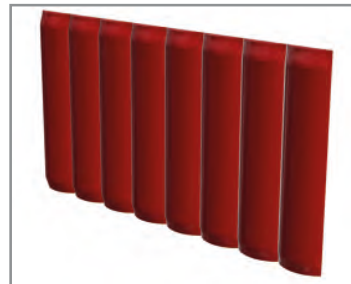

ENGLISH OAK

BRONZE OAK

CUSTOM!

Stains are shown on oak. Appearance and grain may be different on other species.

STANDARD WOOD STAIN OPTIONS

INSIDE BACK AND SEAT OPTIONS

PLAIN BACK

HEADREST BACK