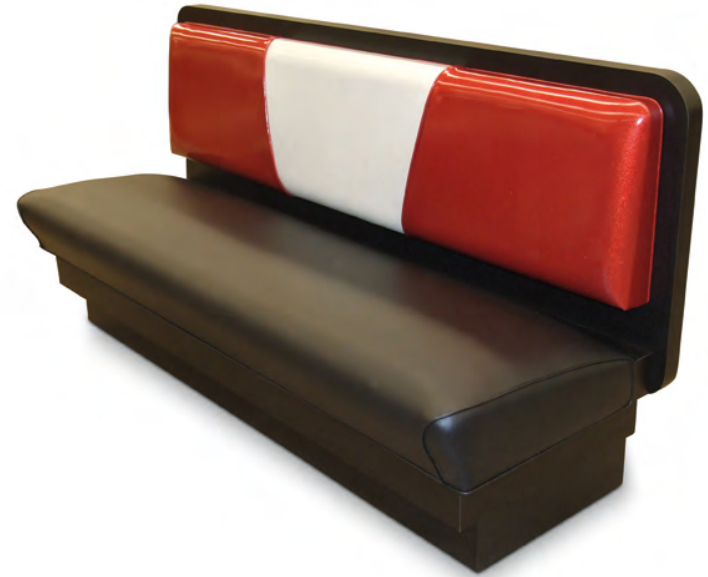

10 year frame warranty

Unique 7/8" unipost construction
8 gauge spring seat
FR foam standard
Crumb strip standard

Modular components

- Inside back
- Seat

SEAT HEIGHT	18"	FABRIC/VINYLS:	SEE PAGE 3
OVERALL HEIGHT	36"/42"/48"	INSIDE BACK OPTIONS	SEE PAGE 4
SINGLE/DOUBLE LENGTH	30"/48"/60"/72"	SEAT OPTIONS	TRADITIONAL/RETRO
BANQUETTE/CIRCLE OPTION	ANY	TRIM	LAMINATE
OVERALL SINGLE DEPTH	25"	UPPER BASE	LAMINATE
		LOWER BASE	CLOSED/LEGS

QUICKSERVE BOOTH

CHICAGO BOOTH - BOOTHS AND BANQUETTES