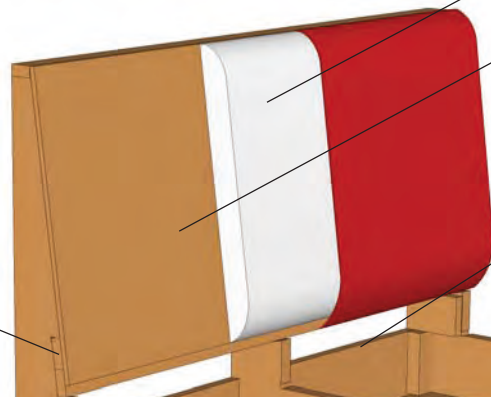

WHY CHICAGO BOOTH?

Because it's what's on the inside that matters.

This cutaway shows some of what we put into our Ambassador Model, and is typical of most of our other models. Any questions? Ask us... we would love to talk about the long-term value you get from the Chicago Booth Difference!

ALL BOOTHS AND TABLETOPS
ARE PROUDLY MADE IN THE USA

REMOVABLE SEAT AND BACK TRIMS
SOLID 3/4" PLYWOOD AND PANELS
ARE WRAPPED WITH FOAM THEN
UPHOLSTERED COMPLETELY SEPARATE
FROM THE UNIPOST™ FRAME

2" THICK FIRE CODE 117 FOAM

3/8" THICK REMOVABLE BACK
(THIS ALLOWS FOR SIMPLE REPAIR OR REUPHOLSTERING)

OTHER FRAME MEMBERS ARE CUT FROM
CARB-CERTIFIED 7/8" COMPOSED-CORE PLY
AND STAPLED AND GLUED FOR STRENGTH

FULL LAYER OF COTTON FOR
MAXIMUM COMFORT AND LIFE

1 1/2" THICK 1.8 HIGH DENSITY
FIRE CODE 117 FOAM

SUPPORT MEMBER
ENHANCES
STRUCTURAL
RIGIDITY