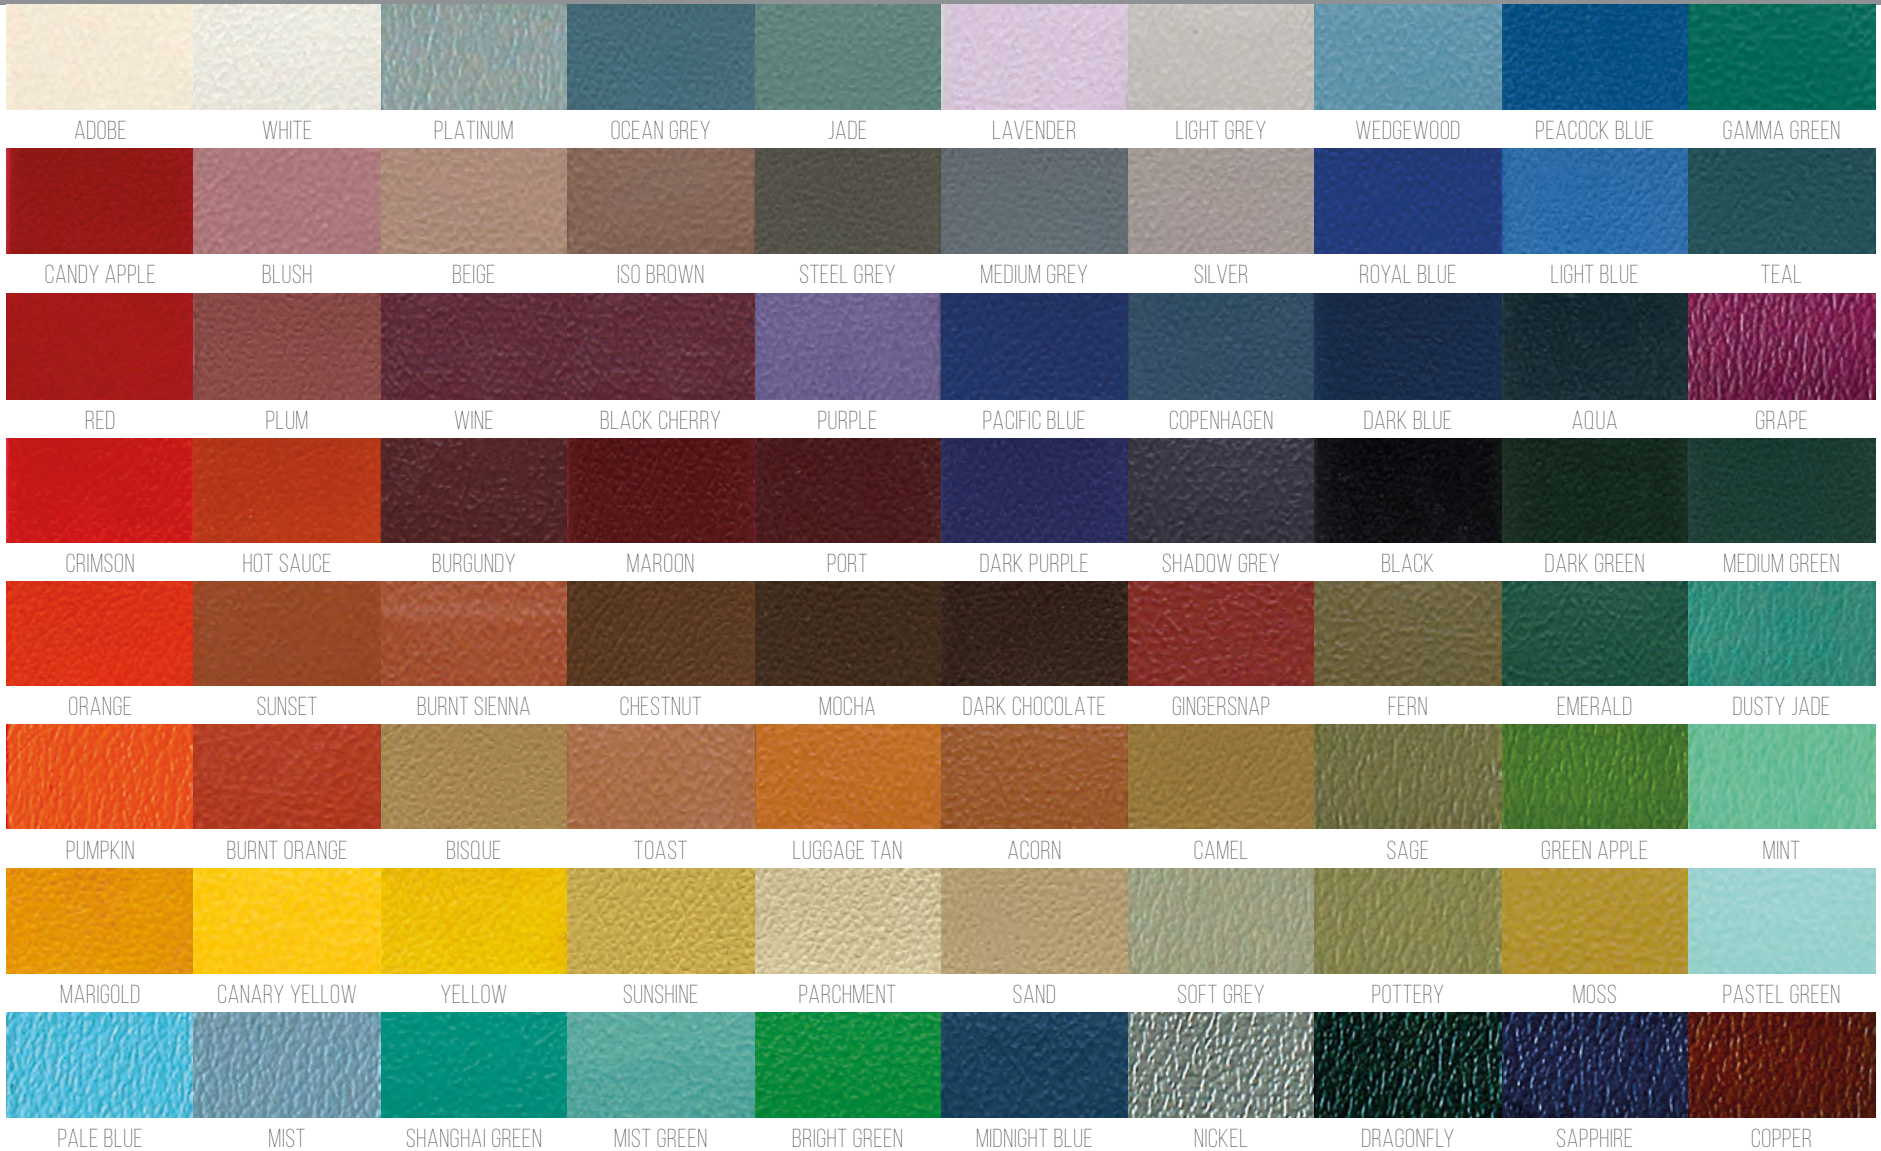

THE FOLLOWING PAGE SHOWS OUR STANDARD GRADE 4 VINYL OPTIONS, AND THIS PAGE SHOWS JUST A FEW SAMPLES OF PATTERNS (NOTE THAT THERE ARE OTHER COLORS IN EACH PATTERN AVAILABLE) - THERE ARE MANY MORE PATTERNS SHOWN AT WWW.CHICAGOBOOTH.COM

RETROGRADE

POLKA

The colors represented in the catalog may differ slightly from the actual colors/materials. Physical samples are available upon request.

FABRIC AND VINYL PRIMER

STANDARD (GRADE 4) VINYL COLORS