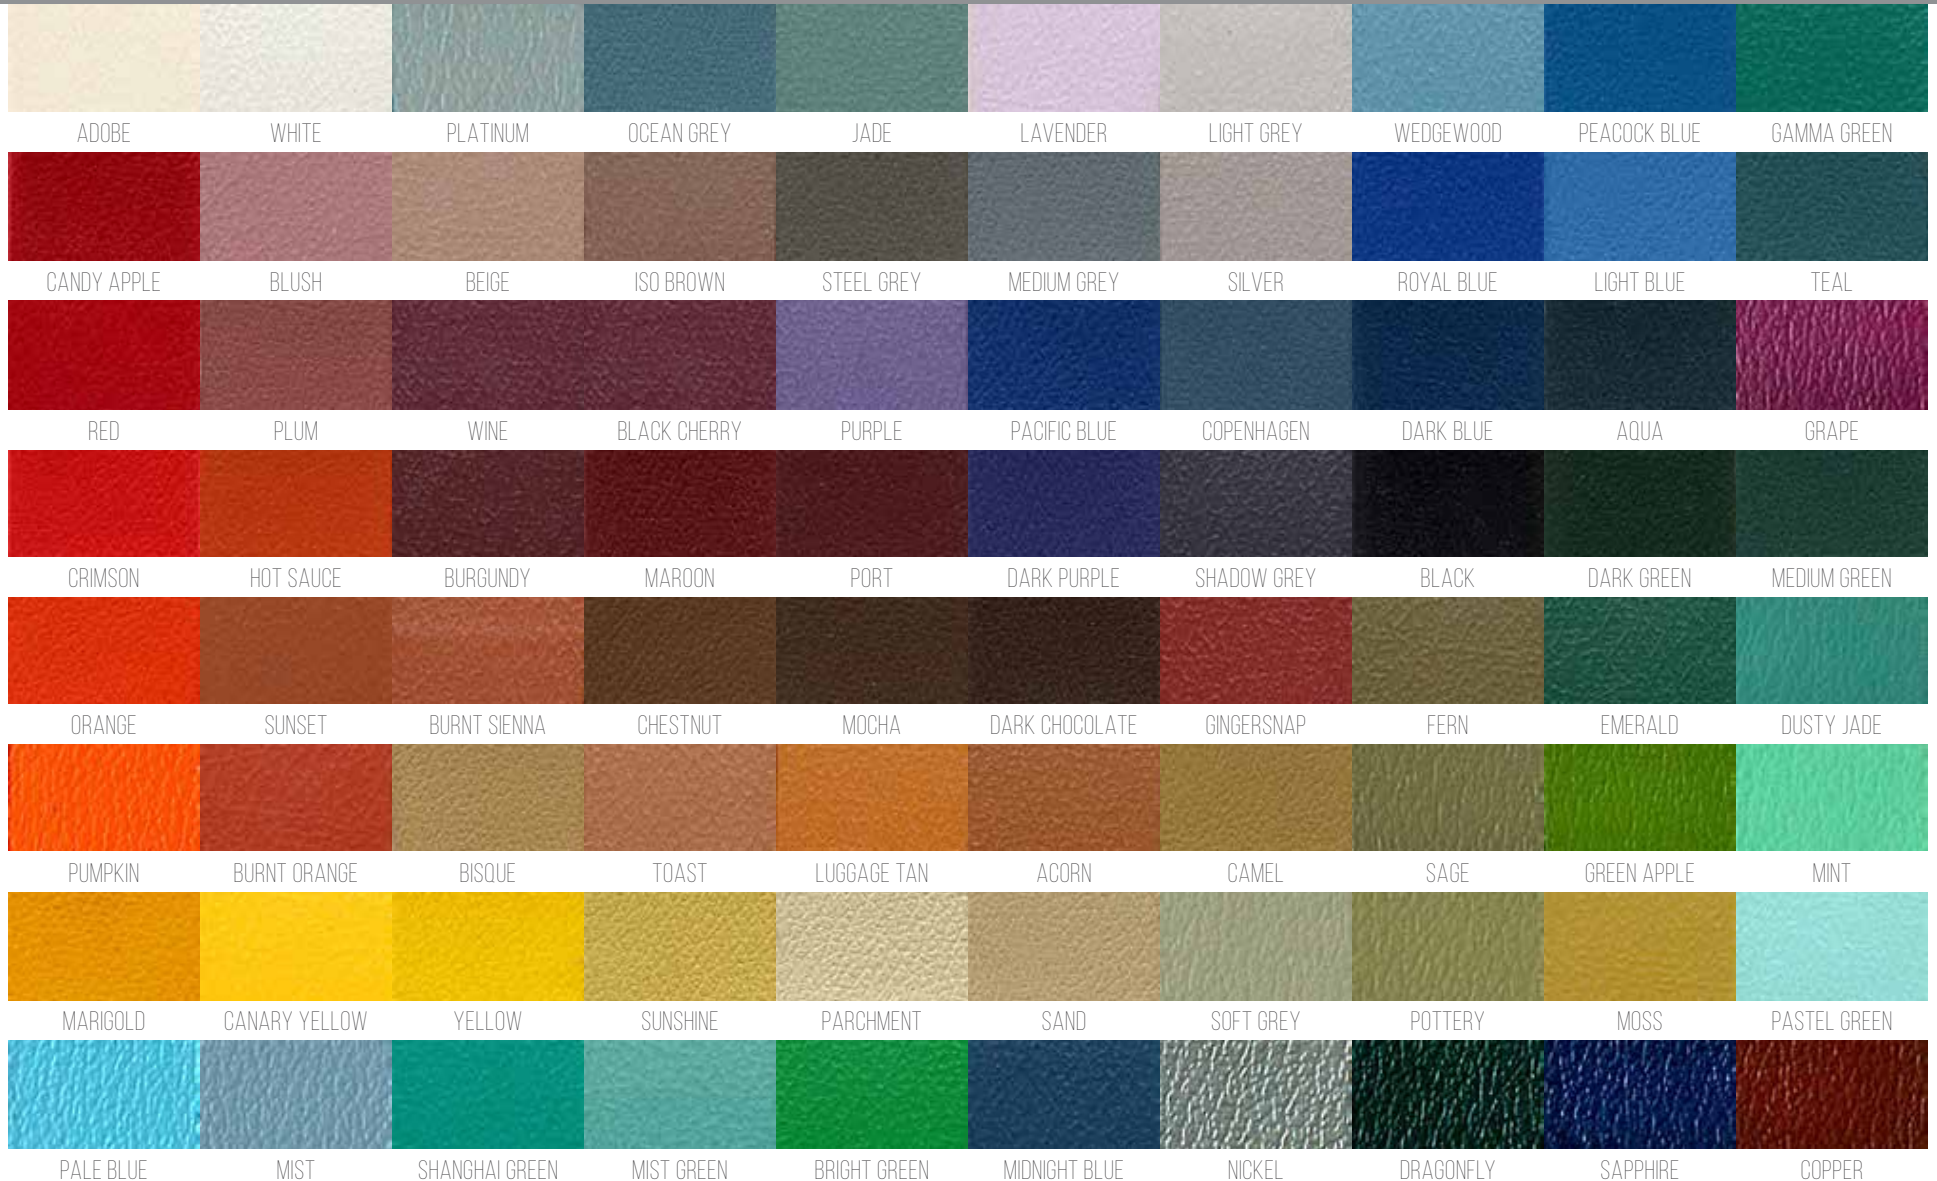

DARK BROWN

DARK SIENNA

GOLD VEIN

GOLD METALLIC

ORNAMENTAL BRONZE

SPECKLED BRONZE

BRONZE

BRONZE METALLIC

CARIB

BLUE

TEAL

CHAR BROWN

WALLABY BLACK

# T-SERIES GRADE 2 VINYL COLORS

# T-SERIES GRADE 4 VINYL COLORS

The colors represented in the catalog may differ slightly from the actual colors/materials. Physical samples are available upon request.

NATURAL

CHERRY

DARK WALNUT

WALNUT

MAHOGANY