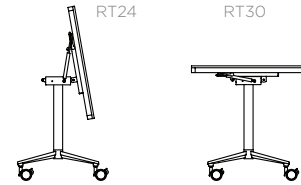

LEG OPTIONS