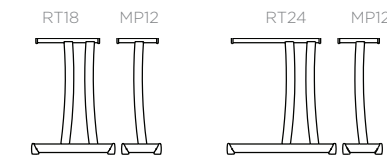

LEG OPTIONS