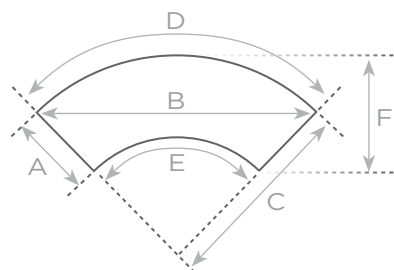

REVEAL MOBILE BUFFET

Model	Width (A)	Length (B)	Radius (C)	Outer Arch (D)	Inner Arch (E)	Overall Width (F)	Height	Weight
LRT3060	30" (76cm)	60" (152cm)	-	-	-	-	29" (74cm)	53 lbs. (24kg)
LRT3072	30" (76cm)	72" (183cm)	-	-	-	-	29" (74cm)	59 lbs. (27kg)
LRT3096	30" (76cm)	96" (244cm)	-	-	-	-	29" (74cm)	68 lbs. (31kg)
LRT1260 Tier	12" (30cm)	60" (152cm)	-	-	-	-	13.8" (35cm)	21 lbs. (10kg)
LRT1272 Tier	12" (30cm)	72" (183cm)	-	-	-	-	13.8" (35cm)	26 lbs. (12kg)
LRT1296 Tier	12" (30cm)	96" (244cm)	-	-	-	-	13.8" (35cm)	31 lbs. (14kg)
LST3060	30" (76cm)	85" (216cm)	60" (152cm)	94" (239cm)	47" (119cm)	39" (99cm)	29" (74cm)	60 lbs. (27kg)
LST1242 Tier	12" (30cm)	59.5" (51cm)	42" (107cm)	66" (198cm)	47" (119cm)	21" (27cm)	13.8" (35cm)	26 lbs. (12kg)
LST1260 Tier	12" (30cm)	85" (216cm)	60" (152cm)	94" (239cm)	75" (191cm)	26" (33cm)	13.8" (35cm)	30 lbs. (14kg)