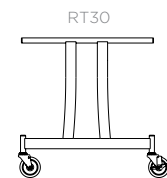

LEG OPTIONS