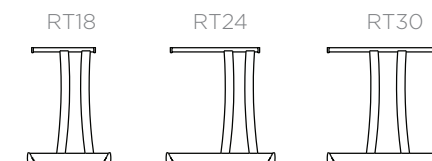

LEG OPTIONS