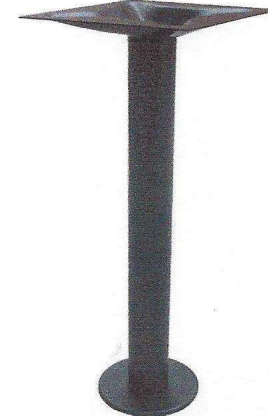

**PERFECT TABLES - TABLE BASE SELECTION**

**TB-1001**  
Indoor / Outdoor  
Fabricated Steel Base  
Colors Available

**STANDARD  
COLORS :**  
**BLACK**  
**WHITE**  
**BRONZE**  
**SILVER**  
**MAHOGANY**  
**CUSTOM COLORS**  
**AVAILABLE**

18"  
22"

**TB-1002 -Adjustable Height**  
Indoor / Outdoor  
Fabricated Steel Base  
Colors Available

**TB-1001-E**  
Indoor / Outdoor  
22.5" x 5"  
Fabricated Steel Base  
Colors Available

**TB-1003-C**  
Indoor - Chrome  
22",26",32",36",38"  
Fabricated Steel Base  
Indoor / Outdoor  
Colors Available

**TB-1003-C-E**  
Indoor - Chrome  
2"x16", 20", 22", 26", 36"  
Fabricated Steel Base  
Indoor / Outdoor  
Colors Available

**TB-1001-C**  
Indoor  
Chrome  
Fabricated Steel Base

**TB-1004**  
Indoor  
22", 28"  
Cast Iron Base

**TB-1005**  
Indoor  
22"x22"  
30"x30"  
22"x5"  
Cast Iron Base

**TB-1006**  
Indoor / Outdoor  
Table ht., Bar ht.  
Fabricated Steel Base  
Chrome  
Colors Available

**TB-1007**  
Indoor / Outdoor  
Aluminum Base  
Colors Available  
20.5" x 20.5"