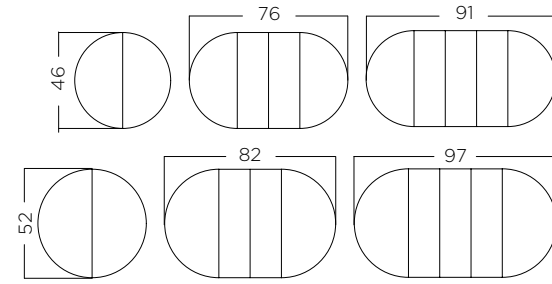

Banyan Bench

NS-2992 H18 W68 D13

Round Pedestal Dining Table

89/91-713

Height 30" Leaves 15"

Highlands Pedestal Dining Table

89/91-596

Height 30" Leaves 12"