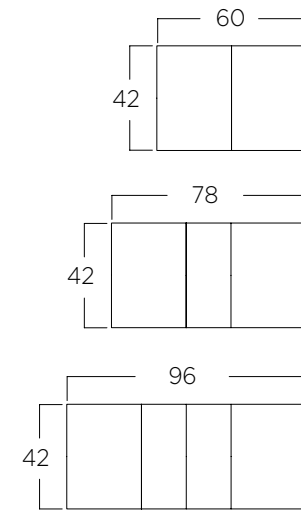

Midtown Dining Table
8810-2LVS-ASH