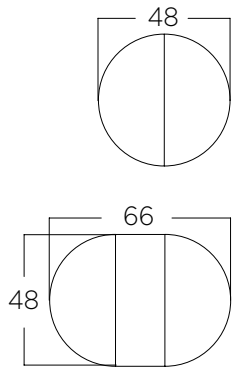

Fingerlakes