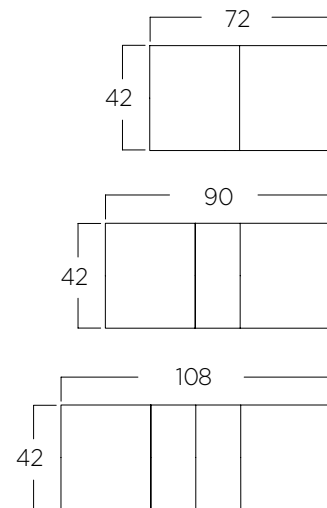

Studio by Stickley

Studio by Stickley

Fingerlakes

Fingerlakes

Fingerlakes

Fingerlakes