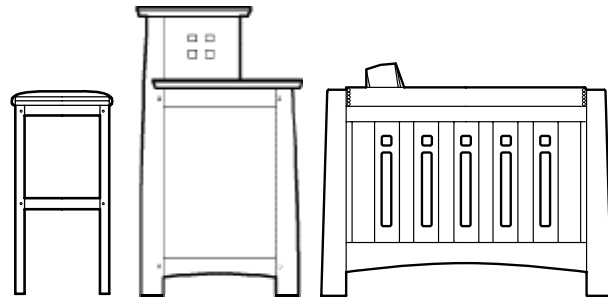

Nichols & Stone

Carlisle Hall/TV Console

NS-50751-833 H35½ W65½ D16

Claremont TV Console

NS-50650-833 H30 W45½ D20

While some furniture takes up space, Stickley Exclusive Gathering Islands™ create it. And shared experiences just come with the territory. Fitting like a glove behind a variety of sofas, they provide plenty of space for personal treasures, a wide range of seating options, hand-crafted construction, and a built-in power strip!