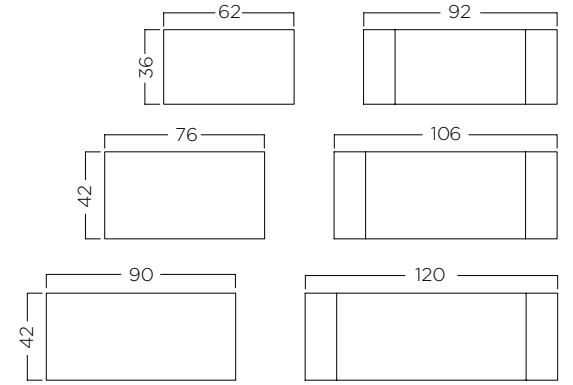

Height 30" Leaves 15"

Highlands Round Dining Table

89/91-594

Height 30" Leaves 15"

Height 30" Leaves 21"

Mission Drawtop Dining Table

89/91-789

Height 30" Leaves 15"