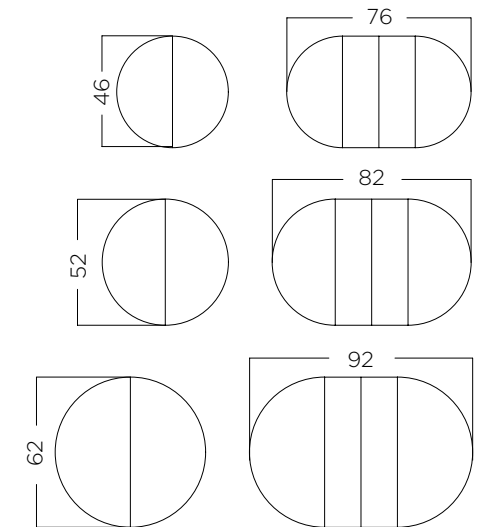

Height 30" Leaves 15"