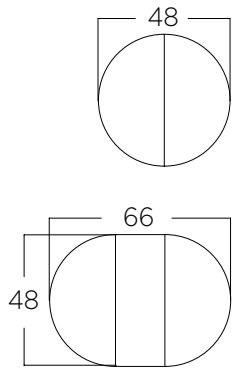

Fingerlakes