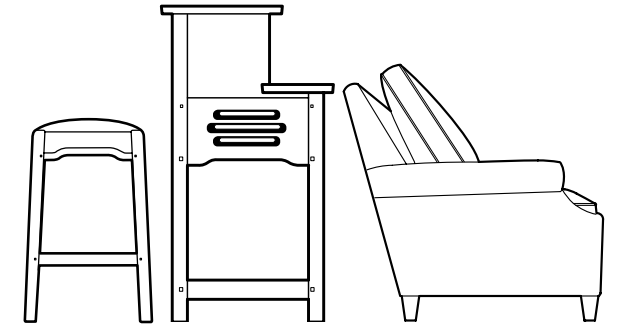

Designed for sofa back at 27.5"

78" Pasadena Gathering Island

AN-7340-299 H36 W78 D20¾ Also available in 90"