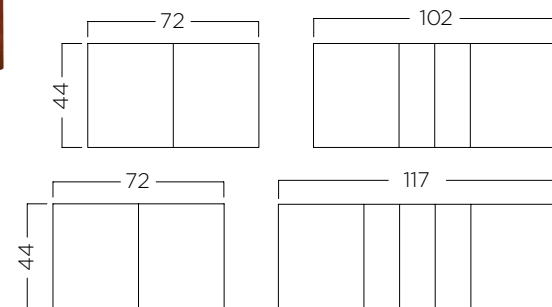

Harvey Ellis Dining Table

89/91-1796

Height 30" Leaves 15"

Highlands Trestle Table

89/91-598

Height 30" Leaves 18"

Harvey Ellis Dining Table

89/91-1797