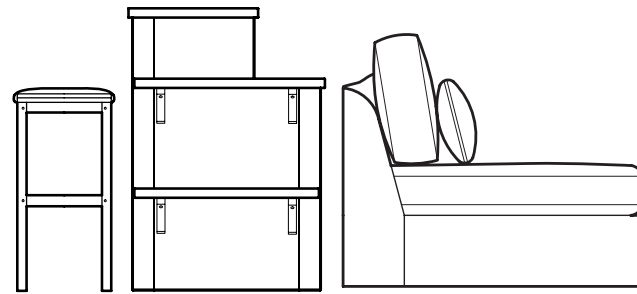

Designed for sofa back at 27.5"

Highlands 78" Gathering Island

89/91-1708 H36 W78 D20¾ Also available in 58" and 90"

Designed for sofa back at 27.5"

78" Pasadena Gathering Island

AN-7340-299 H36 W78 D20¾ Also available in 90"