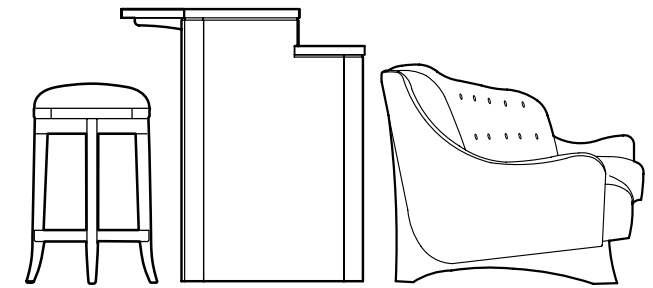

Designed for sofa back at 27"

High Line Curved Gathering Island - Stone or Wood Top

7544 H36 W89¼ D26 Also available in 90"