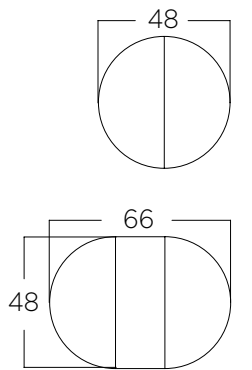

Studio by Stickley

Studio by Stickley

Fingerlakes

Fingerlakes

Fingerlakes

Fingerlakes