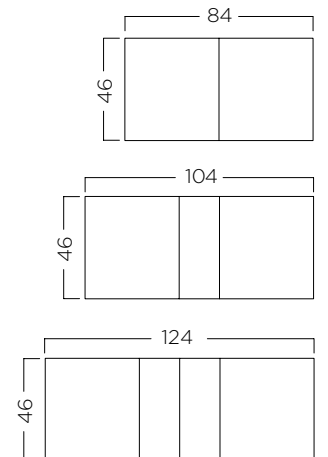

Height 30" Leaves 20"

89-1830