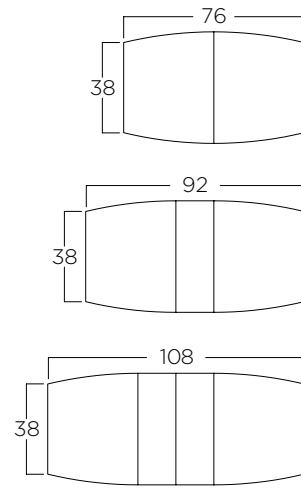

Metropolitan

Boat Shaped Dining Table
7749-2LVS