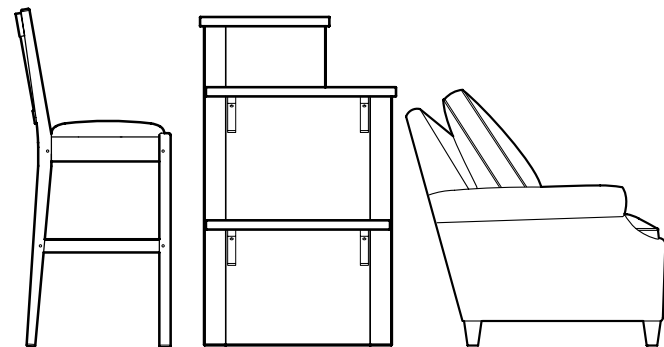

Designed for sofa back at 27"

78" Gathering Island - Stone or Wood Top

89/91-1712-ST H36 W78 D25 Also available in 90"

Designed for sofa back at 27"

High Line Curved Gathering Island - Stone or Wood Top

7544 H36 W89¼ D26 Also available in 90"