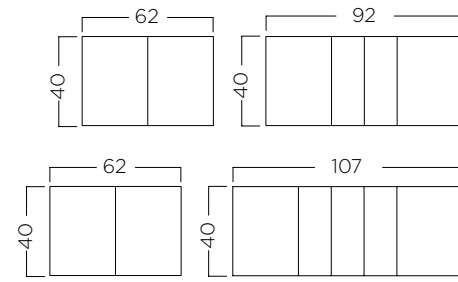

Height 30" Leaves 15"