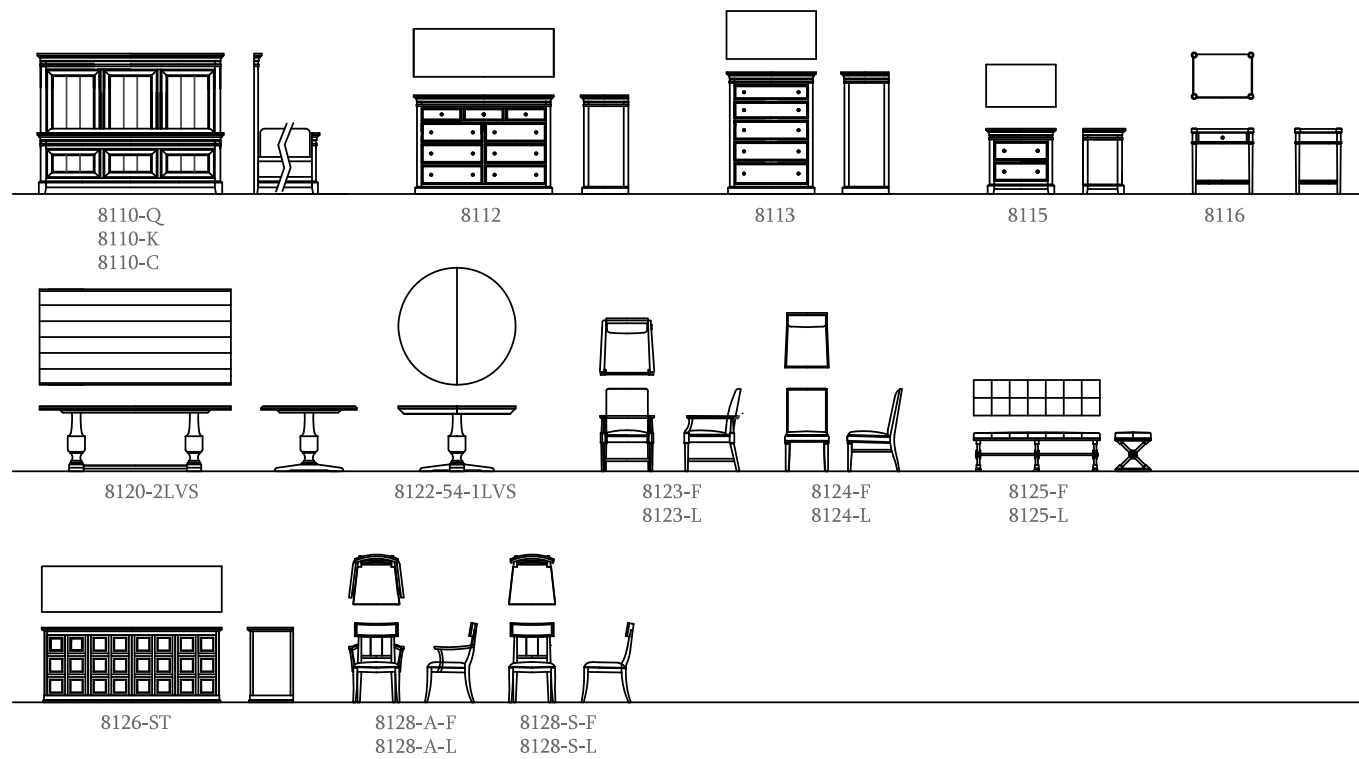

ST. LAWRENCE