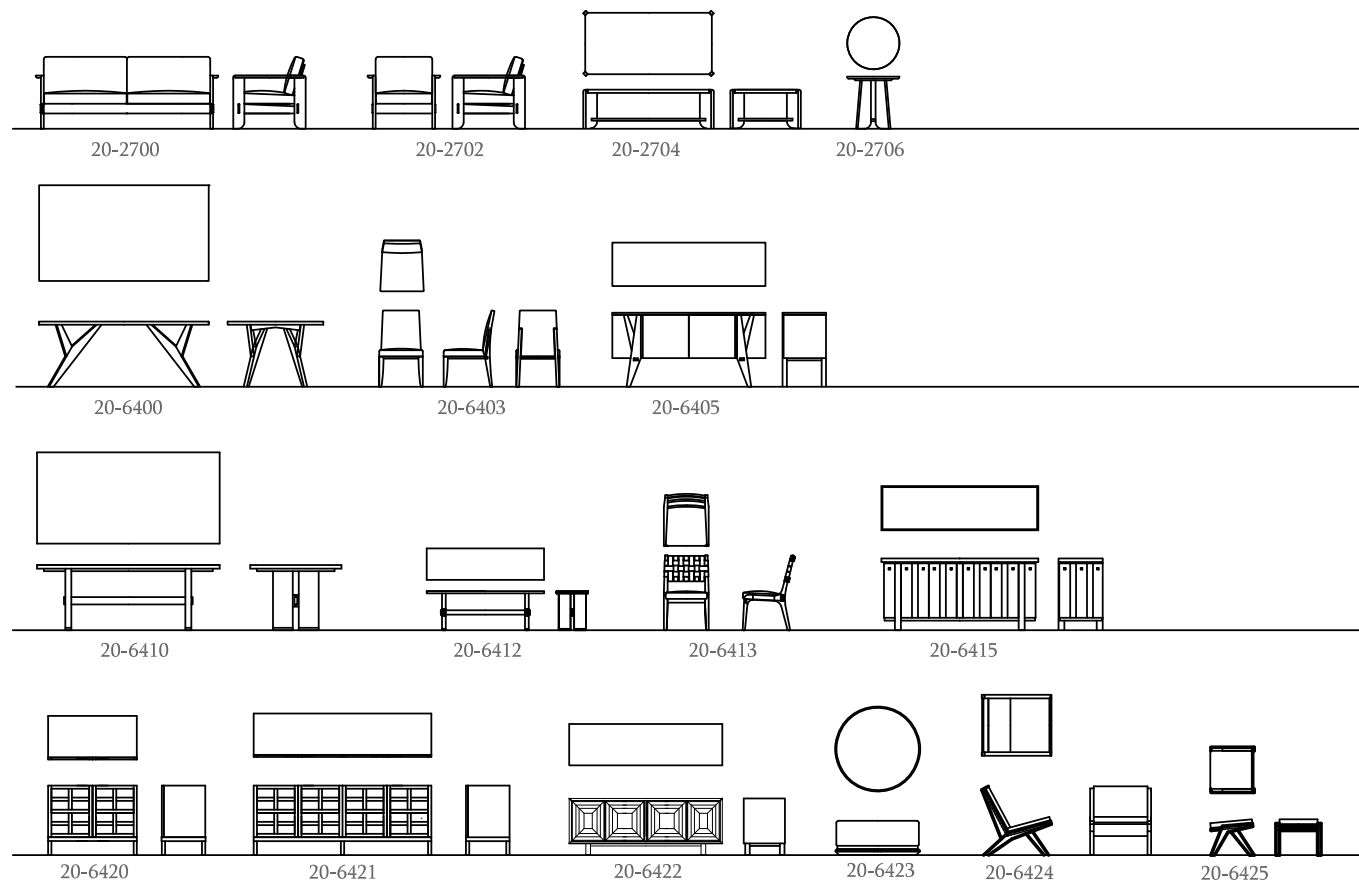

Rennie Tulip, Ivory
RU-1445-6x9 6' x 9'
RU-1445-8x10 8' x 10'
RU-1445-9x12 9' x 12'

Tide Pool
RU-1470-6x9 6' x 9'
RU-1470-8x10 8' x 10'
RU-1470-9x12 9' x 12'

STICKLEY

October 2020 Introductions

PORTFOLIO120