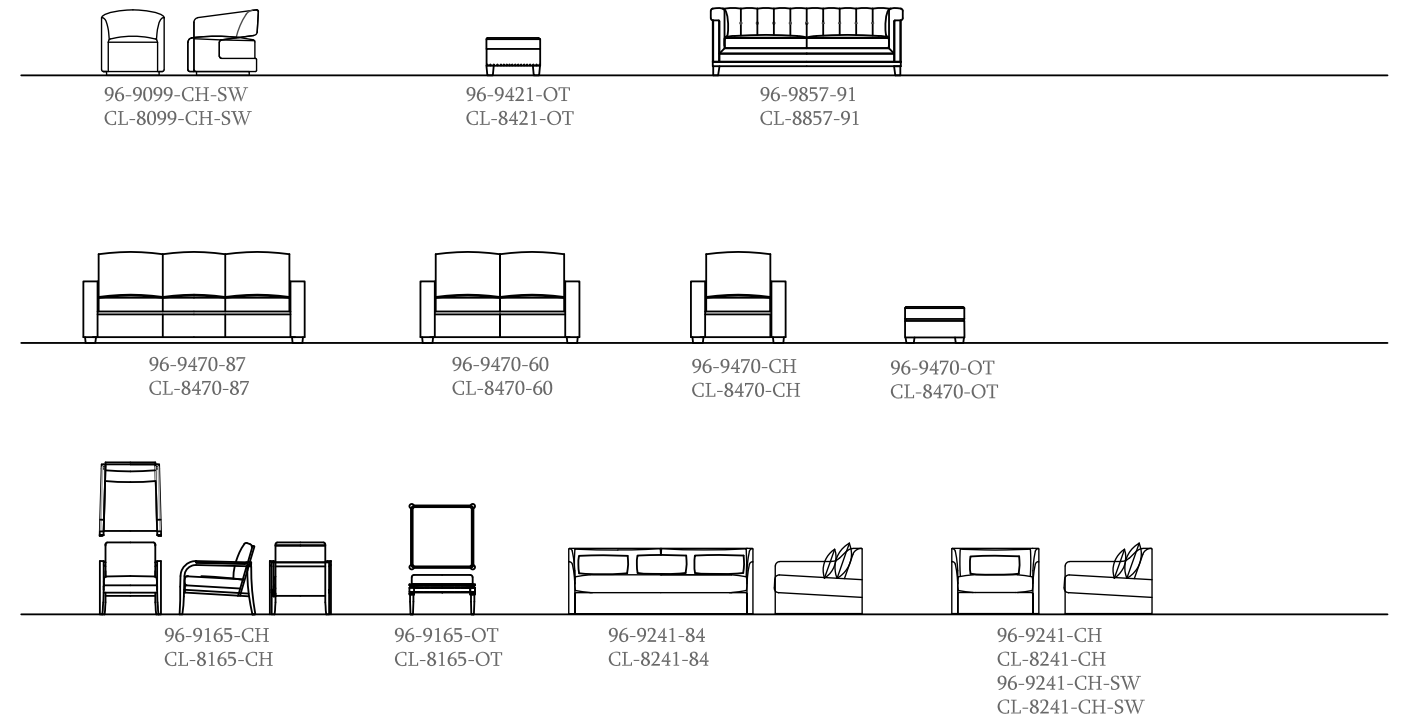

ST. LAWRENCE

STICKLEY

October 2020 Introductions

ST. LAWRENCE

MISSION

FINE UPHOLSTERY & LEATHER

2021 COLLECTOR EDITION HARVEY ELLIS CONSOLE DESK

89-2021-CE
2021 Collector Edition Harvey Ellis Console Desk
W48 D20 H30