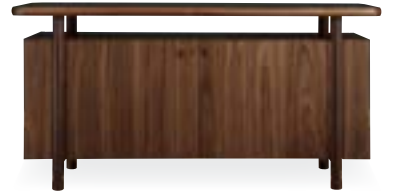

9933-S-WNT
Side Chair
H33½ W20 D22

9931-2LVS-WNT
Round Dining Table
H30 Dia 46
2-18" Leaves, Extends to 82"

9930-2LVS-WNT
Dining Table
H30 W42 L74
2-18" Leaves, Extends to 110"

9936-W-WNT
Credenza Wood Top
H34 W67 D21