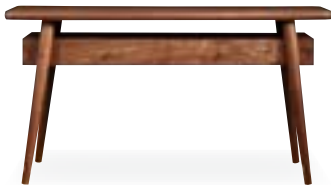

9919-WNT
Bench
H18 W61 D17

9946-ST-WNT
Console Stone Top
H32½ W60 D18

9946-W-WNT
Console Wood Top
H32½ W60 D18

96-9940-CH
Chair
W34½ D33 H32

96-9940-84
Sofa
W84 D35 H33

9947-WNT
End Table
H27 W23 D26½

9948-W-WNT Round Lamp Table, Wood Top
9948-ST-WNT Round Lamp Table, Stone Top
H26½ Dia 26