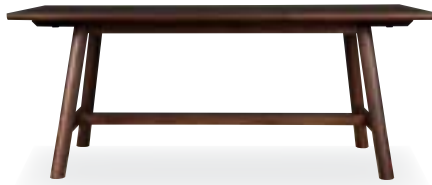

9933-S-WNT
Side Chair
H33½ W20 D22

9931-2LVS-WNT
Round Dining Table
H30 Dia 46
2-18" Leaves, Extends to 82"

9930-2LVS-WNT
Dining Table
H30 W42 L74
2-18" Leaves, Extends to 110"

9936-W-WNT
Credenza Wood Top
H34 W67 D21